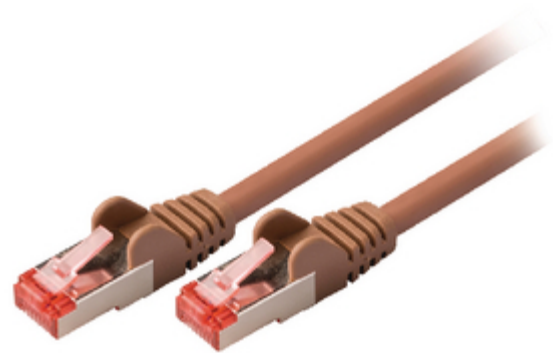

VALUELINE

CAT6 S/FTP Network Cable RJ45 (8P8C) Male - RJ45 (8P8C) Male 0.50 m Brown

General information

Cable to connect a PC to a home network.

Features

- CAT6 technology supporting up to 1000 Mbps ethernet
- Full copper conductor to ensure superior transmission properties
- Flexible strain relief to avoid cable fractures
- Durable moulded connectors specifically designed for intensive usage
- LSZH (Low Smoke Zero Halogen) cable jacket

Specifications

Plating:	Gold
AWG value:	27
Diameter:	6.2 mm
Length:	0.50 m
Cable design:	Round
Outside material:	PVC LSZH
Packaging:	Polybag
Shielding:	S/FTP
Version:	1:1
Conductor material:	Copper
Colour:	Brown
Connection B:	RJ45 (8P8C) Male
Cable type:	CAT6
Connection A:	RJ45 (8P8C) Male

Package contents

1x SF/FTP CAT6 network cable

Sales information

Order code: **VLCP85221N05**
Product: CAT6 S/FTP Network Cable RJ45 (8P8C)
description: Male - RJ45 (8P8C) Male 0.50 m Brown
Brand name: Valuline

Quantity	LxWxH (mm)	Weight
1	145x15x180	27 gr.
250	395x305x530	8160 gr.