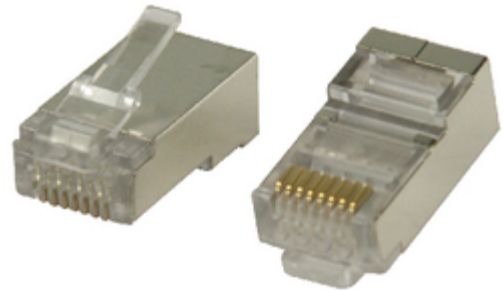

VALUELINE

Connector RJ45 Solid STP CAT6 Male PVC Transparent

General information

These RJ45 connectors can be mounted onto solid STP CAT6 cables.

Specifications

Plating:	Gold
Quantity:	10 p.
Connector design - side A:	Straight
Packaging:	Polybag
Colour:	Transparent
Material:	PVC
Connector type:	Solid STP CAT6
Gender of contacts:	Male

Package contents

- 10x RJ45 connector

Sales information

Order code:	VLCP89306M
Product description:	Connector RJ45 Solid STP CAT6 Male PVC Transparent
Packaging:	Polybag
Brand name:	Valueline

Quantity LxWxH (mm) Weight

1	95x15x120	25 gr.
500	410x315x515	13320 gr.