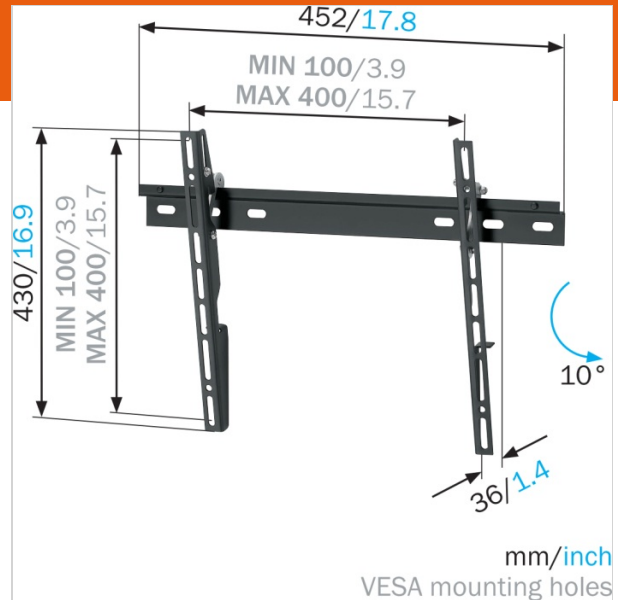

MNT 202 Tilting TV Wall Mount

Article number (SKU) 5342010
Colour Black

The MNT 202 tilting TV wall mount from Mount Massive allows you to tilt your TV up to 10 degrees forwards; ideal for when you need to mount your television high up on the wall. It is compatible with 32-55 inch (81-140 cm) TVs and can support loads of up to 80 kg.

0

MNT 202 Tilting TV Wall Mount

VOGEL'S HOLDING BV 2018 (c) All rights reserved
Subject to printing errors, technical and price
amendments
Date: 30-03-2018

www.vogels.com

Specifications

Product specifications

| | |
|-------------------------|----------------|
| Product type number | MNT 202 |
| Article number (SKU) | 5342010 |
| Colour | Black |
| EAN single box | 87 12285326264 |
| Product size | M |
| TÜV certified | No |
| Tilt | Tilt up to 10° |
| Guarantee | 2 years |
| Min. screen size (inch) | 32 |
| Max. screen size (inch) | 55 |
| Max. weight load (kg) | 80 |
| Min. hole pattern | 100mm x 100mm |
| Max. hole pattern | 400mm x 400mm |
| Max. bolt size | M8 |