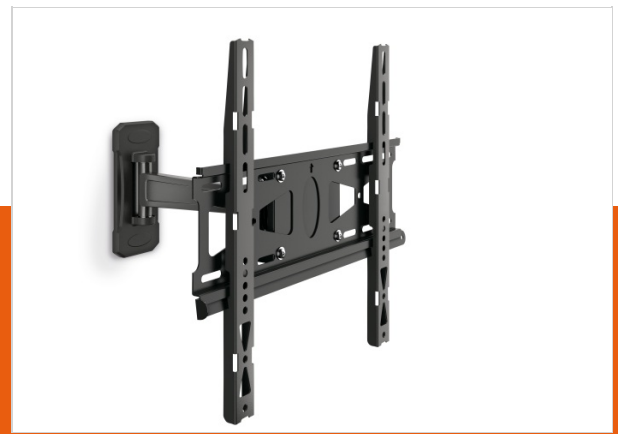

MNT 204 Full-Motion TV Wall Mount

Article number (SKU) 5342030
Colour Black

This MNT 204 full motion TV wall bracket gives you the flexibility to turn your television to your desired angle thanks to its full motion function. You can also tilt it up to 15 degrees forwards; ideal if you need to mount it high up on the wall. This mount is compatible with 32-55 inch (81-140 cm) TVs and supports loads up to 25 kg.

0

MNT 204 Full-Motion TV Wall Mount

VOGEL'S HOLDING BV 2018 (c) All rights reserved
Subject to printing errors, technical and price
amendments
Date: 30-03-2018

www.vogels.com

Specifications

Product specifications

Product type number	MNT 204
Article number (SKU)	5342030
Colour	Black
EAN single box	8712285326288
Product size	M
TÜV certified	No
Tilt	Tilt up to 15°
Turn	Up to 120°
Guarantee	2 years
Min. screen size (inch)	32
Max. screen size (inch)	55
Max. weight load (kg)	25
Min. hole pattern	100mm x 100mm
Max. hole pattern	400mm x 400mm
Max. bolt size	M8

Features

Functionality Turn