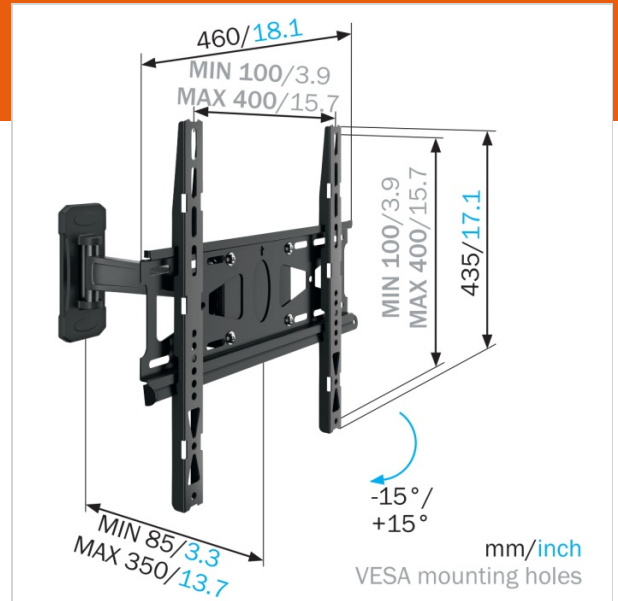

MNT 204 Full-Motion TV Wall Mount

Article number (SKU) 5342030
Colour Black

This MNT 204 full motion TV wall bracket gives you the flexibility to turn your television to your desired angle thanks to its full motion function. You can also tilt it up to 15 degrees forwards; ideal if you need to mount it high up on the wall. This mount is compatible with 32-55 inch (81-140 cm) TVs and supports loads up to 25 kg.

0

MNT 204 Full-Motion TV Wall Mount

VOGEL'S HOLDING BV 2018 (c) All rights reserved
Subject to printing errors, technical and price
amendments
Date: 30-03-2018

www.vogels.com

Specifications

Product specifications

Product type number	MNT 204
Article number (SKU)	5342030
Colour	Black
EAN single box	8712285326288
Product size	M
TÜV certified	No
Tilt	Tilt up to 15°
Turn	Up to 120°
Guarantee	2 years
Min. screen size (inch)	32
Max. screen size (inch)	55
Max. weight load (kg)	25
Min. hole pattern	100mm x 100mm
Max. hole pattern	400mm x 400mm
Max. bolt size	M8