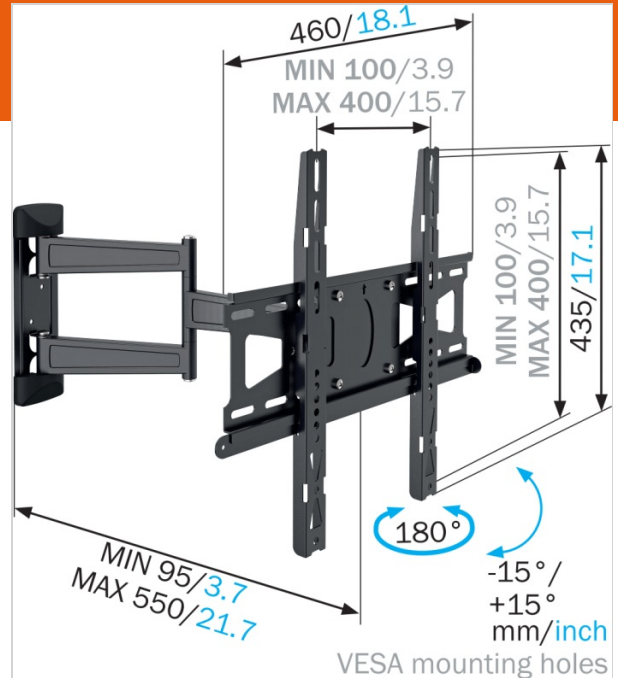

MNT 208 Full-Motion TV Wall Mount

Article number (SKU) 5342040
Colour Black

If you want to watch your television from every angle in the room, the Mount Massive MNT 208 TV wall mount is perfect for you. Mount your 32-55 inch (81-140 cm) TV (up to 25 kg) on this full motion TV wall bracket and get the additional ability to tilt your TV up to 15 degrees forwards.

0

MNT 208 Full-Motion TV Wall Mount

www.vogels.com

VOGEL'S HOLDING BV 2018 (c) All rights reserved
Subject to printing errors, technical and price
amendments
Date: 30-03-2018

Specifications

Product specifications

Product type number	MNT 208
Article number (SKU)	5342040
Colour	Black
EAN single box	8712285325021
Product size	M
TÜV certified	No
Tilt	Tilt up to 15°
Turn	Up to 180°
Guarantee	2 years
Min. screen size (inch)	32
Max. screen size (inch)	55
Max. weight load (kg)	25
Min. hole pattern	100mm x 100mm
Max. hole pattern	400mm x 400mm
Max. bolt size	M8