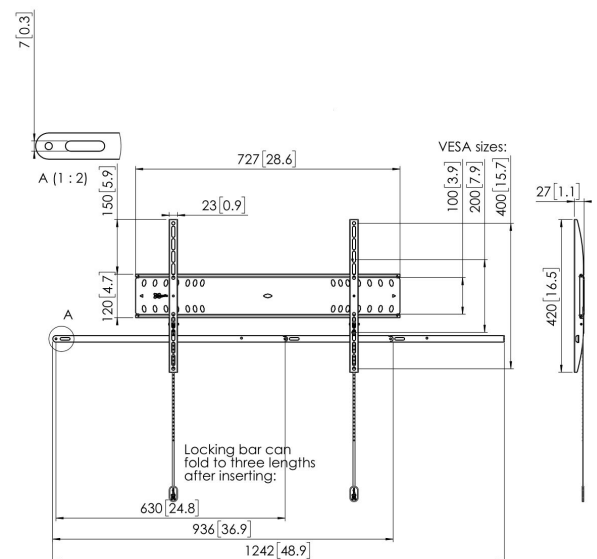

PFW 4700 Display Wall Mount fixed

The PFW 4700 locking fixed wall mount helps protect large flat panel displays in public areas against theft. The PFW 4000 series is designed for public areas that cannot be continuously supervised. The Vogel's Autolock® mechanism securely locks the display in place, and the slim design creates a clean, elegant look. The PFW 4700 is suitable for 55 to 80 inch displays weighing up to 75 kg.

PFW 4700 Display Wall Mount fixed

Specifications

Article number (SKU)	7047000
Colour	Black
EAN single box	8712285338649
Product size	L
TÜV certified	Yes
Guarantee	5 years
Min. screen size (inch)	55
Max. screen size (inch)	80
Max. weight load (kg)	75
Max. bolt size	M8
Max. height of interface (mm)	420
Max. width of interface (mm)	727
Autolock	True
Fischer inside	Yes
Lockable	True
Lock options	Lock included / integrated
Max. horizontal hole pattern (mm)	600
Max. screen size (inch)	80
Max. vertical hole pattern (mm)	400
Min. distance to the wall (mm)	27
Min. horizontal hole pattern (mm)	100
Min. screen size (inch)	55
Min. vertical hole pattern (mm)	100
Orientation	Landscape
Service position	No