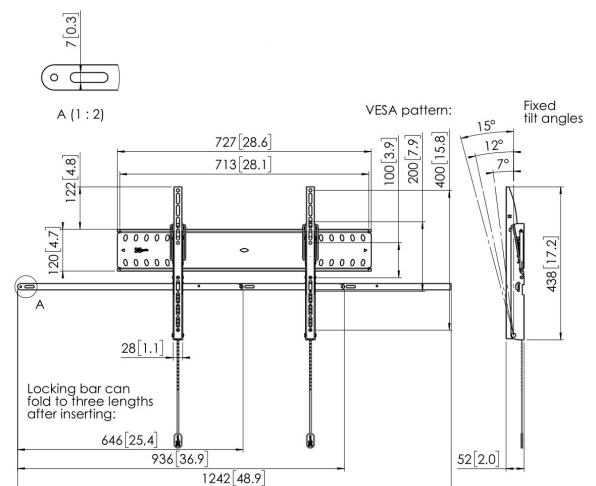

## PFW 4710 Display Wall Mount tilt

This locking tilting wall mount helps protect large flat panel displays in public areas against theft. The PFW 4000 series is designed for public areas that cannot be continuously supervised. The Vogel's Autolock® mechanism securely locks the display in place, and the slim design creates a clean, elegant look. The PFW 4710 wall mount is suitable for 55 to 65 inch displays weighing up to 75 kg.

## PFW 4710 Display Wall Mount tilt

# Specifications

Article number (SKU)	7047100
Colour	Black
EAN single box	8712285338663
Product size	L
TÜV certified	Yes
Tilt	Tilt up to 15°
Guarantee	5 years
Min. screen size (inch)	55
Max. screen size (inch)	65
Max. weight load (kg)	75
Max. bolt size	M8
Max. height of interface (mm)	438
Max. width of interface (mm)	727
Autolock	True
Fischer inside	Yes
Lockable	True
Lock options	Lock included / integrated
Max. horizontal hole pattern (mm)	600
Max. screen size (inch)	65
Max. vertical hole pattern (mm)	400
Min. distance to the wall (mm)	52
Min. horizontal hole pattern (mm)	100
Min. screen size (inch)	55
Min. vertical hole pattern (mm)	100
Orientation	Landscape
Service position	No