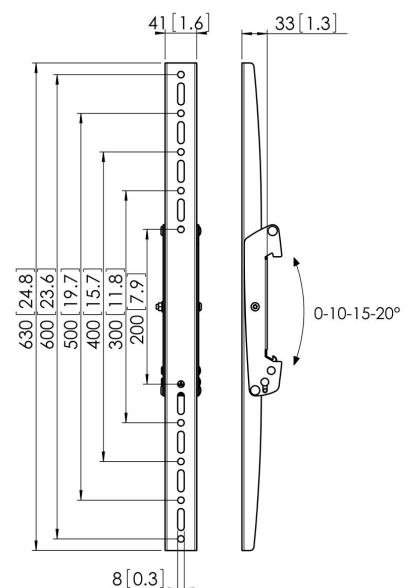

PFS 3306 Display Interface Strips tilt

The PFS 3306 interface display strips is part of the modular Connect-it system with which you can create your own ceiling or floor solution for medium to large sized displays.

PFS 3306 Display Interface Strips tilt

Specifications

Article number (SKU)	7233060
Colour	Black
EAN single box	8712285318900
Height	630
TÜV certified	Yes
Tilt	Tilt up to 20°
Guarantee	5 years
Max. weight load (kg)	80
Max. bolt size	M8
Max. height of interface (mm)	630
Max. width of interface (mm)	41
Connect It exceptions	2x back-to-back
Max. vertical hole pattern (mm)	600
Min. vertical hole pattern (mm)	200
Service position	No