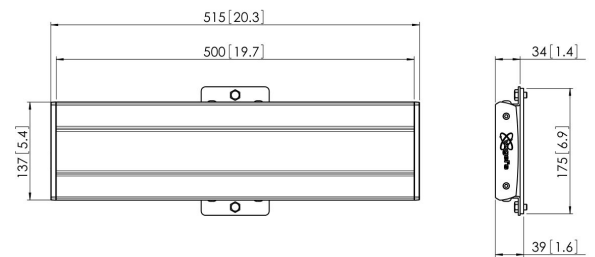

PFB 3405 Display Interface Bar (silver)

The PFB 3405 interface bar is part of the modular Connect-it system with which you can create your own ceiling, floor or wall solution.

PFB 3405 Display Interface Bar (silver)

Specifications

Article number (SKU)	7234054
Colour	Silver
EAN single box	8712285318764
Width	515
TÜV certified	Yes
Guarantee	5 years
Max. height of interface (mm)	180
Max. width of interface (mm)	515
Fischer inside	Yes
Max. depth of interface (mm)	35
Max. horizontal hole pattern (mm)	450
Max. weight load on pole (kg)	80
Max. weight load on wall (kg)	53
Min. horizontal hole pattern (mm)	100