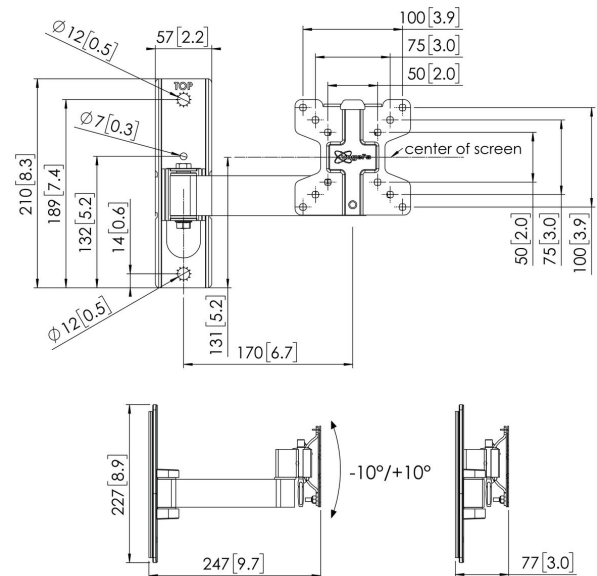

## PFW 1030 Display Wall Mount turn & tilt

The clean and slim PFW 1000 Series is designed with hospitality content in mind.

## PFW 1030 Display Wall Mount turn & tilt

# Specifications

Article number (SKU)	7310300
Colour	Black
EAN single box	8712285342424
Product size	XS
TÜV certified	Yes
Tilt	Tilt -10°/+10°
Turn	Up to 120°
Guarantee	5 years
Min. screen size (inch)	10
Max. screen size (inch)	28
Max. weight load (kg)	16
Max. bolt size	M6
Max. height of interface (mm)	116
Max. width of interface (mm)	116
Fischer inside	Yes
Levelling function	Post-installation horizontal levelling
Lock options	Lock included / integrated
Max. distance to the wall (mm)	247
Max. horizontal hole pattern (mm)	100
Max. screen size (inch)	28
Max. vertical hole pattern (mm)	100
Min. distance to the wall (mm)	77
Min. horizontal hole pattern (mm)	50
Min. screen size (inch)	10
Min. vertical hole pattern (mm)	50
Number of pivot points	2
Universal or fixed hole pattern	Fixed