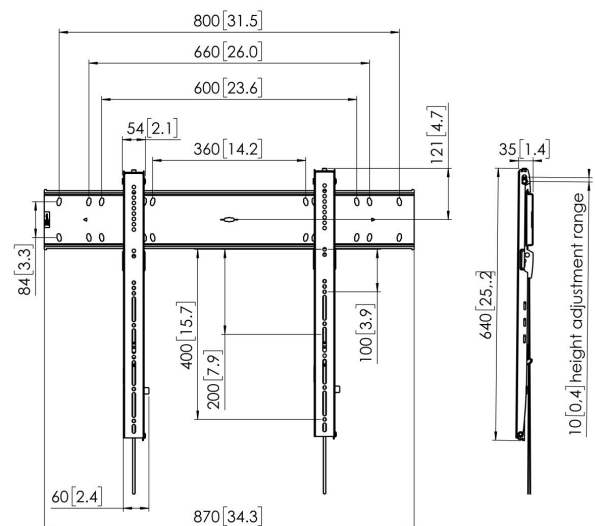

PFW 6800 Display Wall Mount fixed

The PFW 6800 is a sturdy and at the same time elegant fixed wall mount. It features an aesthetically integrated lock whilst maintaining a depth of only 35 mm. The mount can hold displays from 55 to 80 inch, weighing up to 100 kg. The integrated touch-screen stabiliser ensures that even the largest touch screens can be mounted perfectly vertical and stable on the wall.

PFW 6800 Display Wall Mount fixed

Specifications

Article number (SKU)	7368000
Colour	Black
EAN single box	8712285334160
Product size	L
TÜV certified	Yes
Guarantee	5 years
Min. screen size (inch)	55
Max. screen size (inch)	80
Max. weight load (kg)	100
Min. hole pattern	75mm x 75mm
Max. hole pattern	800mm x 400mm
Max. bolt size	M8
Max. height of interface (mm)	636
Max. width of interface (mm)	870
Fischer inside	Yes
Levelling function	Post-installation horizontal levelling
Lock options	Lock included / integrated
Max. horizontal hole pattern (mm)	800
Max. screen size (inch)	80
Max. vertical hole pattern (mm)	400
Min. distance to the wall (mm)	35
Min. horizontal hole pattern (mm)	75
Min. screen size (inch)	55
Min. vertical hole pattern (mm)	75
Orientation	Landscape
Service position	Yes
Universal or fixed hole pattern	Universal