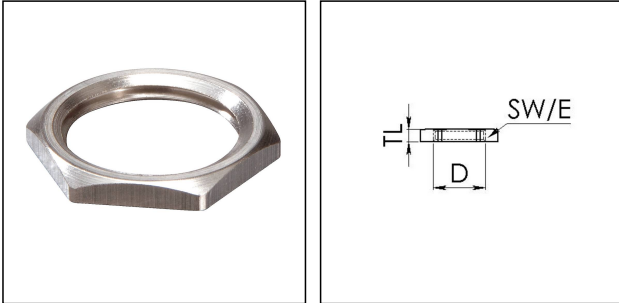

EMMU 20

Locknut, brass

Products may differ in size, colour and appearance to those shown. If you require further information or customisation, please contact us directly.

Material	Brass nickel-plated
Surface	Nickel-plated
Temp. range min	-200 °C
Temp. range max	250 °C
Thread type	M
Ø Connection thread D	20
Lead	1,5
Key width SW	24 mm
Collar diameter (E)	27 mm
Total length TL	3 mm
Order no. nickel-plated	10063143
Type	EMMU 20
Packing unit	100
ETIM-Classification	EC000940