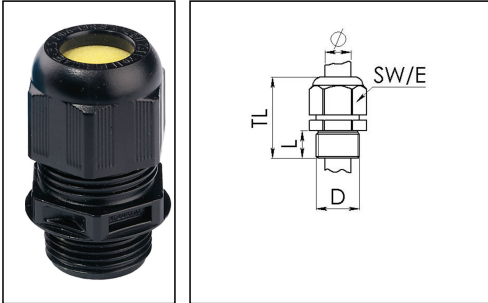

ESKE/1-e 20

Ex-cable gland, polyamide with short thread, RAL 9005, M20

Products may differ in size, colour and appearance to those shown. If you require further information or customisation, please contact us directly.

Material cable gland	Polyamide
Material sealing gasket	EPDM
Temp. range min	-40 °C
Temp. range max	75 °C
Protection class	IP66 / IP68 (5 bar 30 min)
Marking	II 2 D Ex tb IIIC Db, II 2 G Ex eb IIC Gb
Approval	PTB 13 ATEX 1015 X, IECEx PTB 13.0034X
Glow wire test	750 °C
Thread type	M
Ø Connection thread D	20
Lead	1,5
Length screw-in thread L	10 mm
Ø cable diameter min	7 mm
Ø cable diameter max	13 mm
Key width SW	24 mm
Collar diameter (E)	27 mm
Total length TL	36 mm - 45 mm
Install. torques fitting	2,3 N/m
Install. torques cap nut	1,5 N/m
Equipment	Incl. connection thread gasket
Product Color	RAL 9005
Order no. RAL 9005	10103365
Type	ESKE/1-e 20
Packing unit	50
ETIM-Classification	EC000441