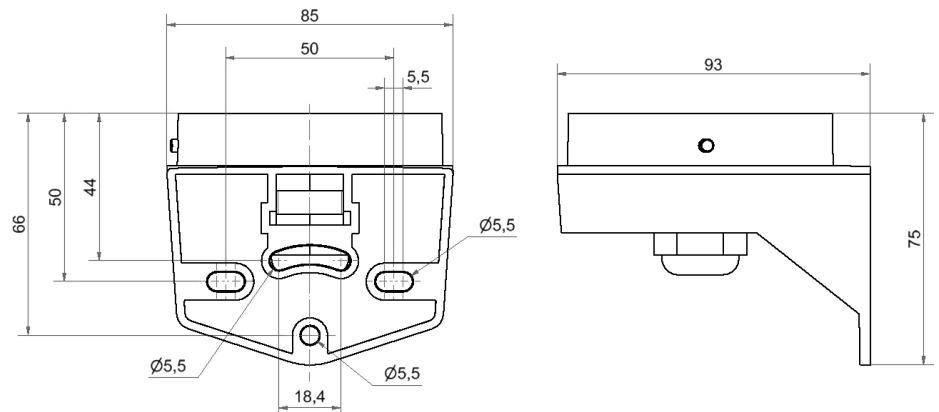

DRAWING

For additional installation and mounting information, refer to the appropriate user guide at www.werma.com. This printed copy is for information only and is subject to alteration.