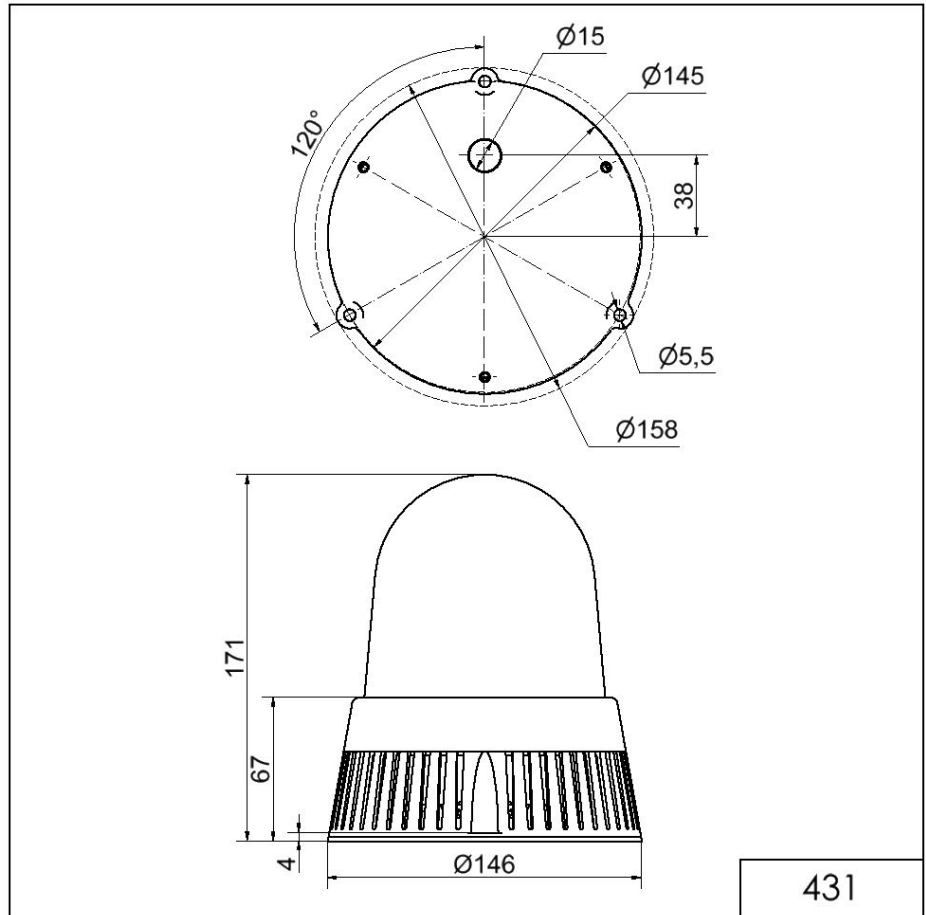

Midi / LED/Flash/EVS/Multi-t. sounder 431

LED Siren BM 32 tne 115-230VAC YE

DRAWING

431

For additional installation and mounting information, refer to the appropriate user guide at www.werma.com. This printed copy is for information only and is subject to alteration.