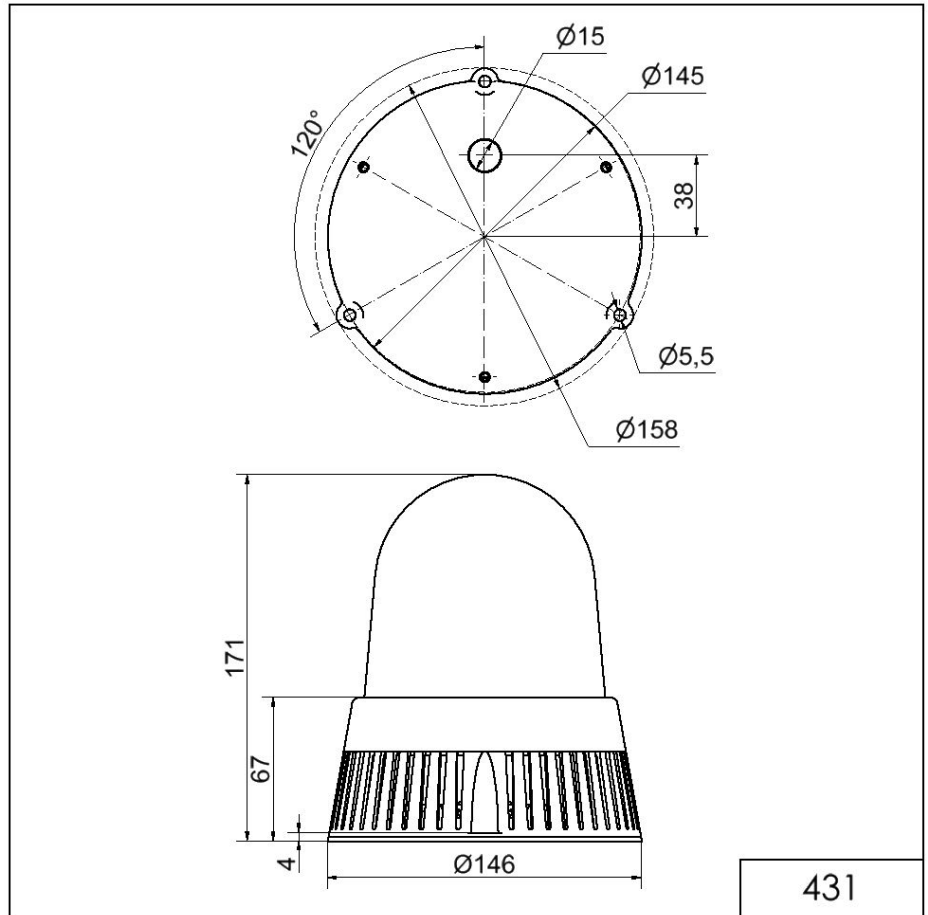

Midi / LED/Flash/EVS/Multi-t. sounder 431

LED Siren BM 32 tne 115-230VAC BU

DRAWING

! For additional installation and mounting information, refer to the appropriate user guide at www.werma.com. This printed copy is for information only and is subject to alteration.