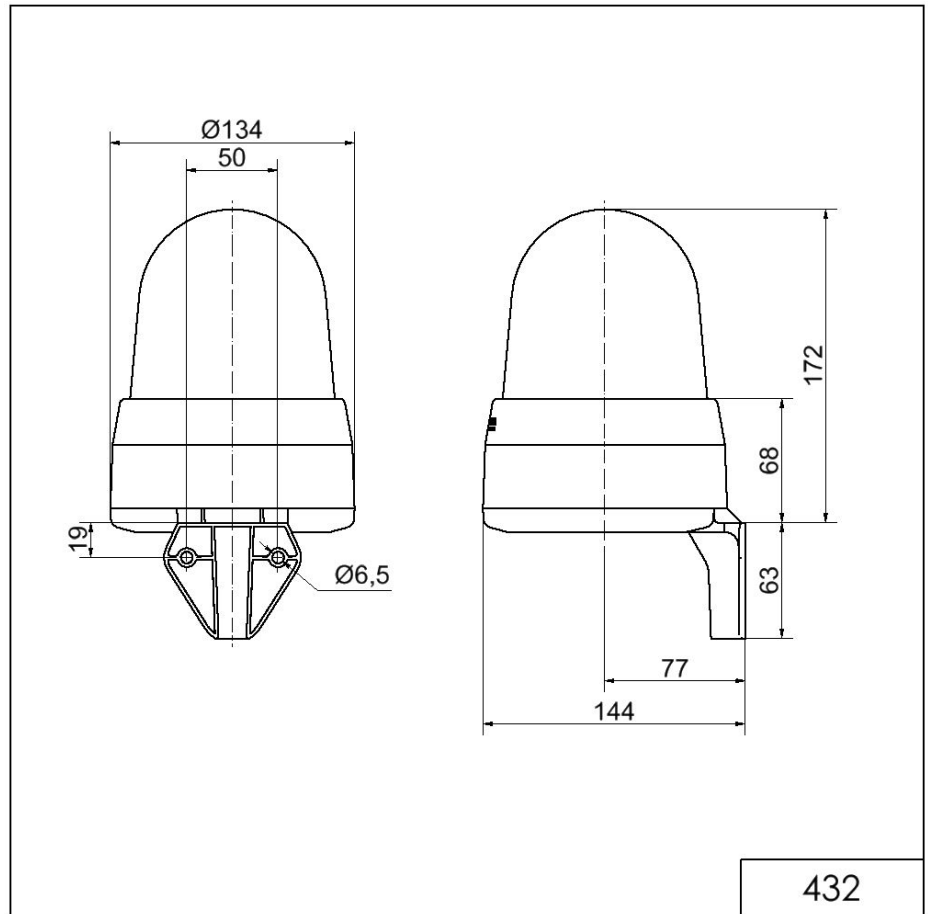

Midi / LED/Multi-Tone Sounder 432

LED Siren WM 32 tne 24VAC/DC RD

DRAWING

For additional installation and mounting information, refer to the appropriate user guide at www.werma.com. This printed copy is for information only and is subject to alteration.