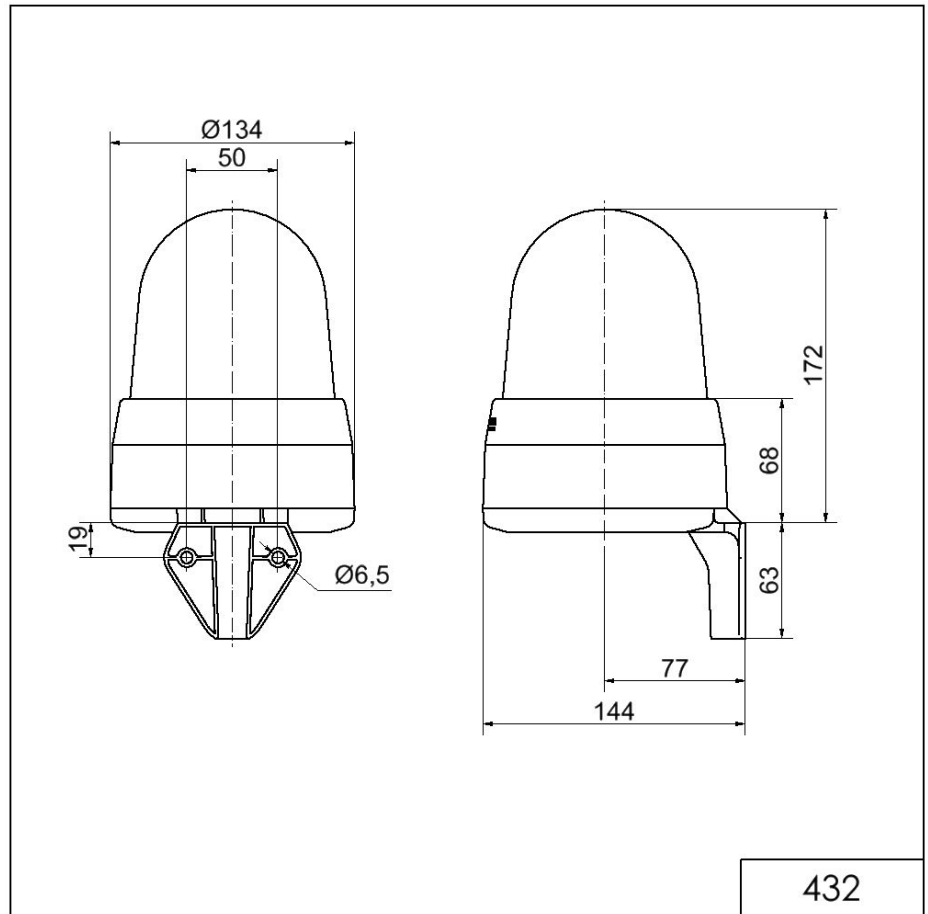

Midi / LED/Multi-Tone Sounder 432

LED Siren WM 32 tne 24VAC/DC GN

DRAWING

For additional installation and mounting information, refer to the appropriate user guide at www.werma.com. This printed copy is for information only and is subject to alteration.