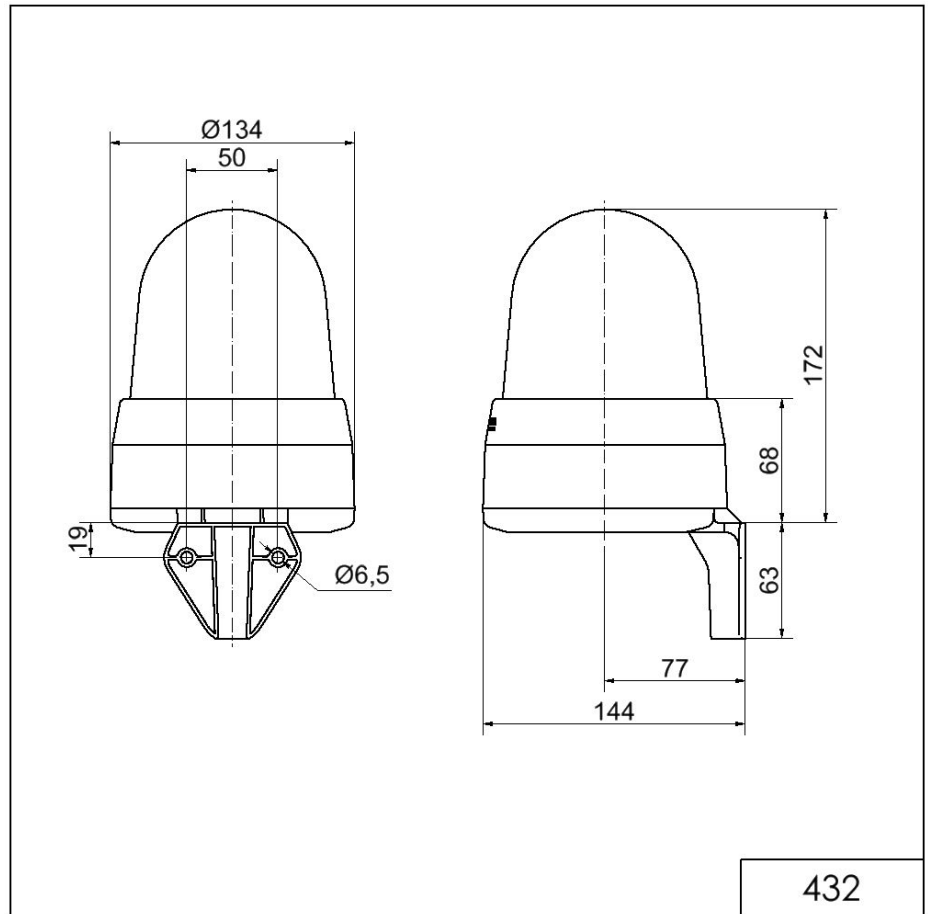

Midi / LED/Multi-Tone Sounder 432

LED Siren WM 32 tne 115-230VAC CL

DRAWING

For additional installation and mounting information, refer to the appropriate user guide at www.werma.com. This printed copy is for information only and is subject to alteration.