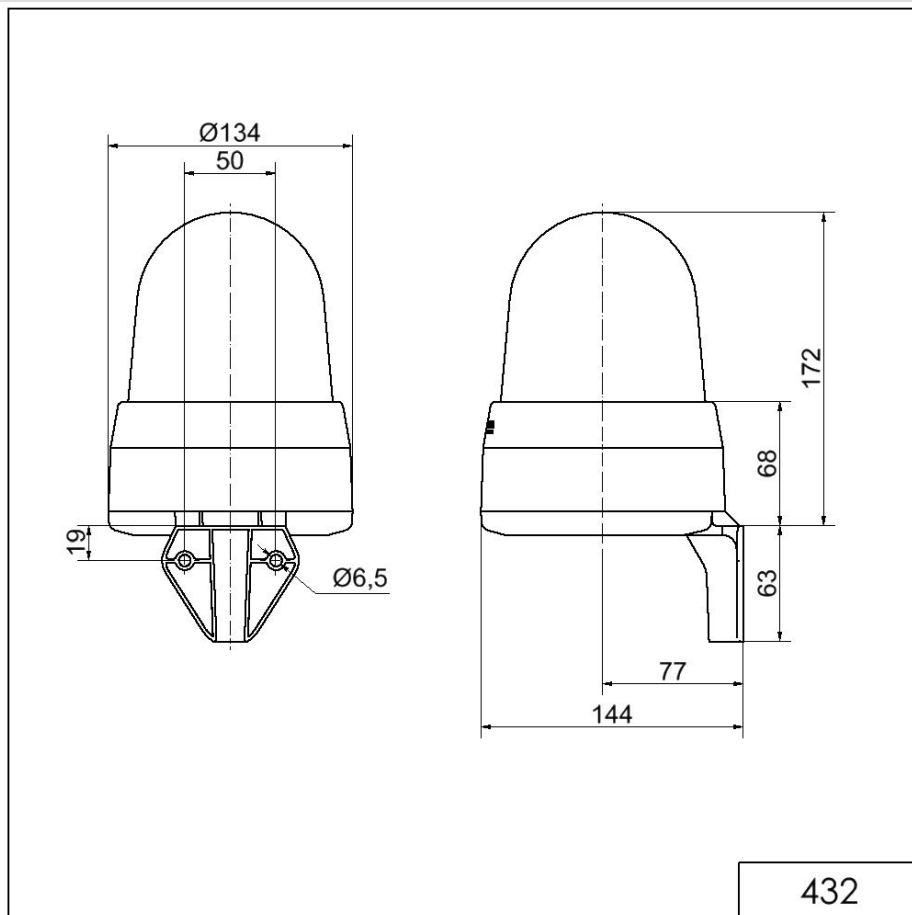

Midi / LED/Multi-Tone Sounder 432

LED Siren WM 32 tne 24VAC/DC CL

DRAWING

432

For additional installation and mounting information, refer to the appropriate user guide at www.werma.com. This printed copy is for information only and is subject to alteration.