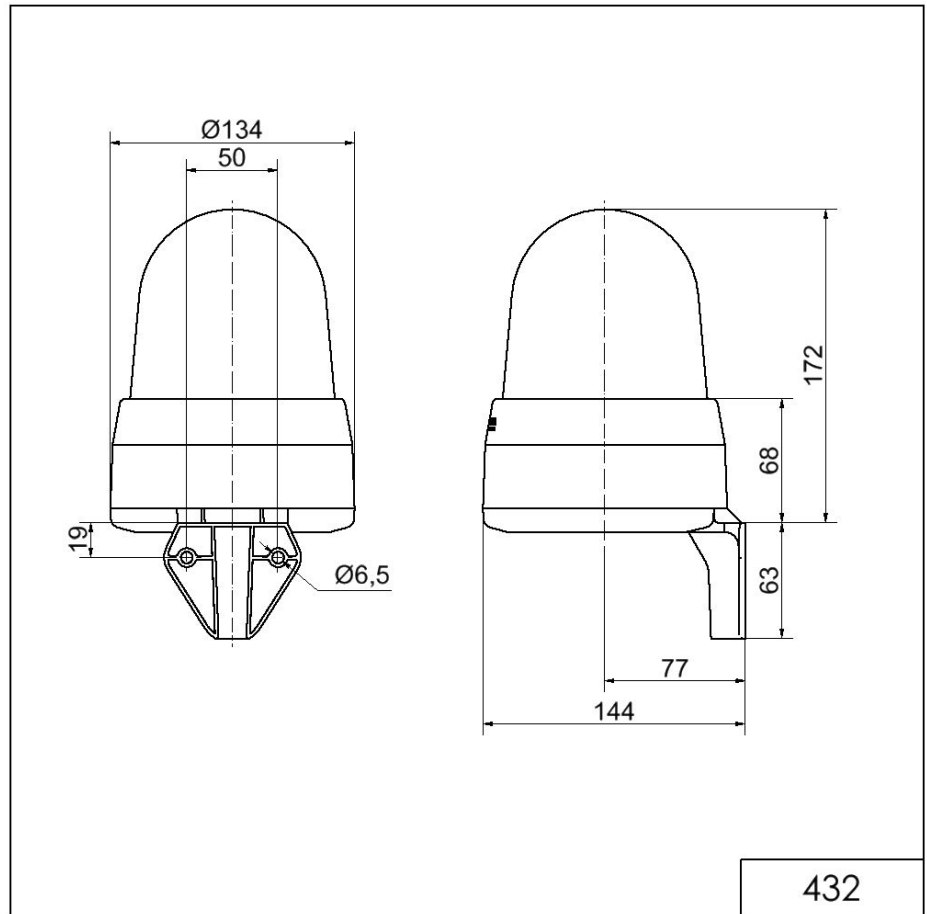

Midi / LED/Multi-Tone Sounder 432

LED Siren WM 32 tne 24VAC/DC BU

DRAWING

For additional installation and mounting information, refer to the appropriate user guide at www.werma.com. This printed copy is for information only and is subject to alteration.