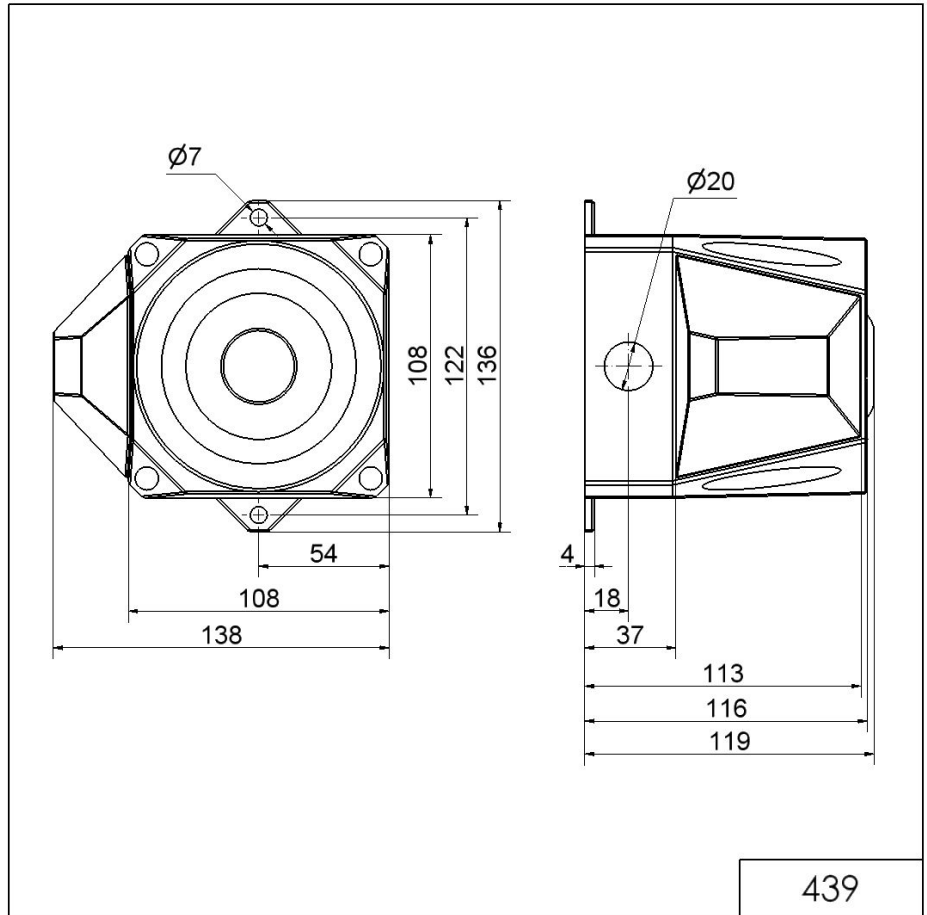

Heavy-Duty / Flash/Multi-Tone Sounder 439

Flash/Sounder WM 32 tne 115-230VAC RD/YE

DRAWING

! For additional installation and mounting information, refer to the appropriate user guide at www.werma.com. This printed copy is for information only and is subject to alteration.