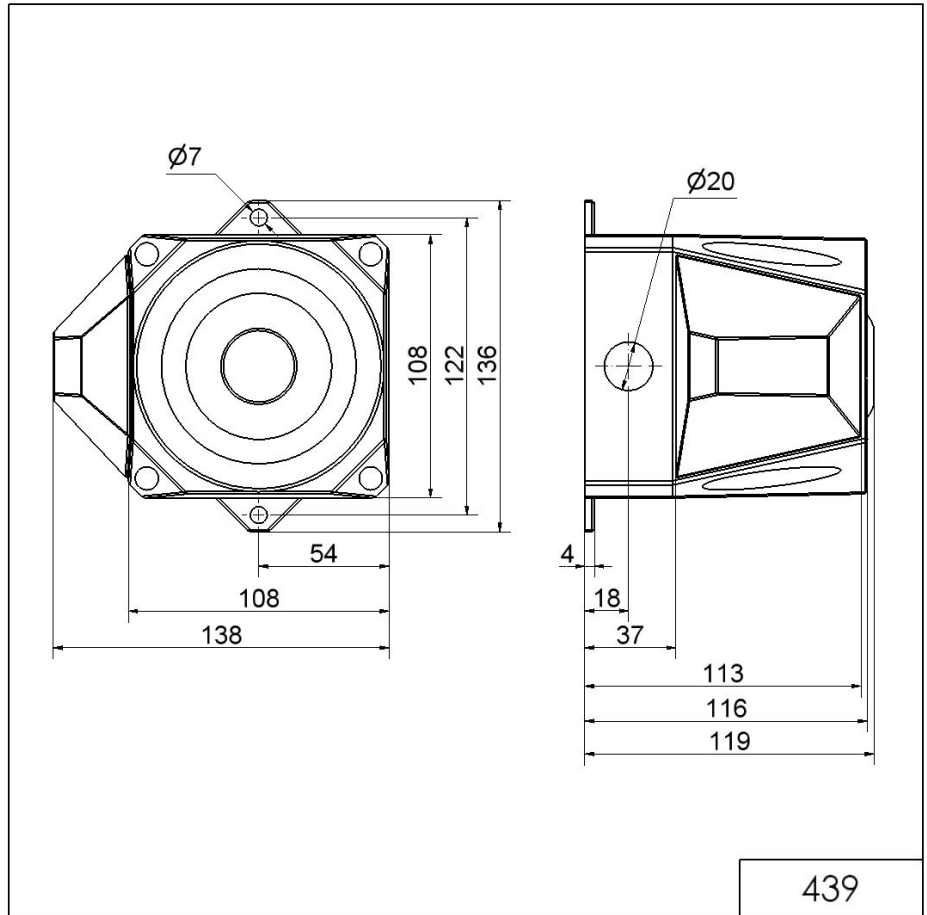

Heavy-Duty / Flash/Multi-Tone Sounder 439

Flash/Sounder WM 32 tne 115-230VAC GY/YE

DRAWING

For additional installation and mounting information, refer to the appropriate user guide at www.werma.com. This printed copy is for information only and is subject to alteration.