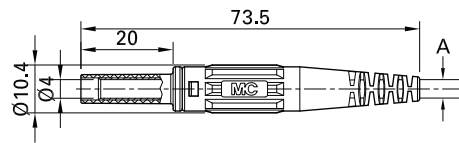

## Socket XK-410

In-line, rigid, Ø 4 mm, accepting spring-loaded Ø 4 mm plugs with rigid insulating sleeve, for self-assembly of test leads.

**Screw connection.**

Order No.	Type	Rated voltage/current	Cable (A)			*Standard colors
66.9155-*	XK-410	1000 V, CAT II / 32 A 600 V, CAT III / 32 A	max. Ø 3.9 mm	max. 2.5 mm <sup>2</sup>	Ni	21 22 23 24 25