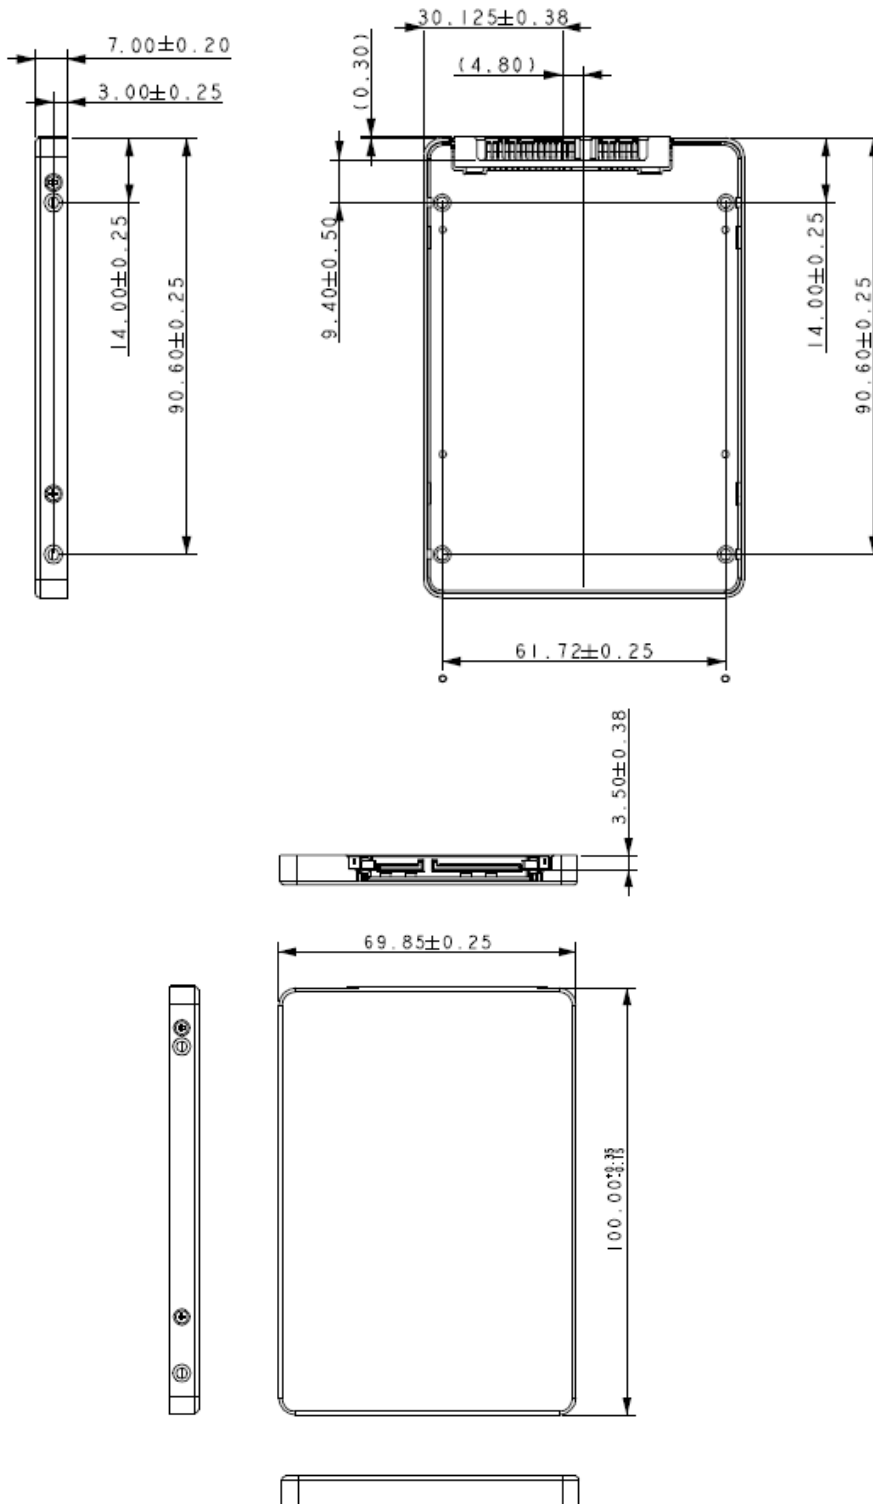

Technical draw

Note: Xmore® reserves the right to change non BoM parts without notice.