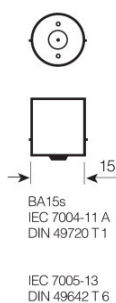

Technical data

Electrical data

Power input	25 W
Nominal voltage	12.0 V
Nominal wattage	21.00 W
Power input tolerance	±6 %
Test voltage	13.5 V

Photometrical data

Luminous flux	460 lm
Luminous flux tolerance	±15 %

Dimensions & weight

Length	52.5 mm
Diameter	25.0 mm
Product weight	7.88 g

Lifespan

Lifespan B3	500 h
Lifespan Tc	1000 h

Additional product data

Base (standard designation)	BA15s
-----------------------------	-------

Product code	METEL code	SEG-No.	STK-Number	UK Org
4008321415349	OSRA7506ULT	-	-	-

Product datasheet

Logistical Data

Product code	Product description	Packaging unit (Pieces/Unit)	Dimensions (length x width x height)	Volume	Gross weight
4008321415141	7506ULT	Blister 2	93 mm x 35 mm x 49 mm	0.16 dm ³	23.00 g
4008321415158	7506ULT	Shipping carton box 20	279 mm x - x 116 mm	4.69 dm ³	340.00 g
4008321415349	7506ULT	Unpacked 1	24 mm x 18 mm x 19 mm	0.01 dm ³	4.00 g
4008321415356	7506ULT	Folding carton box 10	58 mm x 54 mm x 139 mm	0.44 dm ³	100.80 g
4008321415363	7506ULT	Shipping carton box 50	273 mm x - x 65 mm	2.57 dm ³	554.00 g