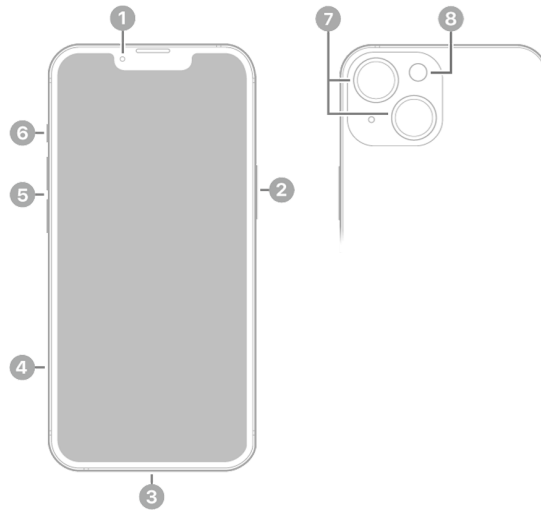

## External Buttons and Connectors

---

1. Front camera
2. Side button
3. Lightning connector
4. SIM tray (available on models purchased outside the U.S.)
5. Volume buttons
6. Ring/Silent switch
7. Rear cameras
8. Flash