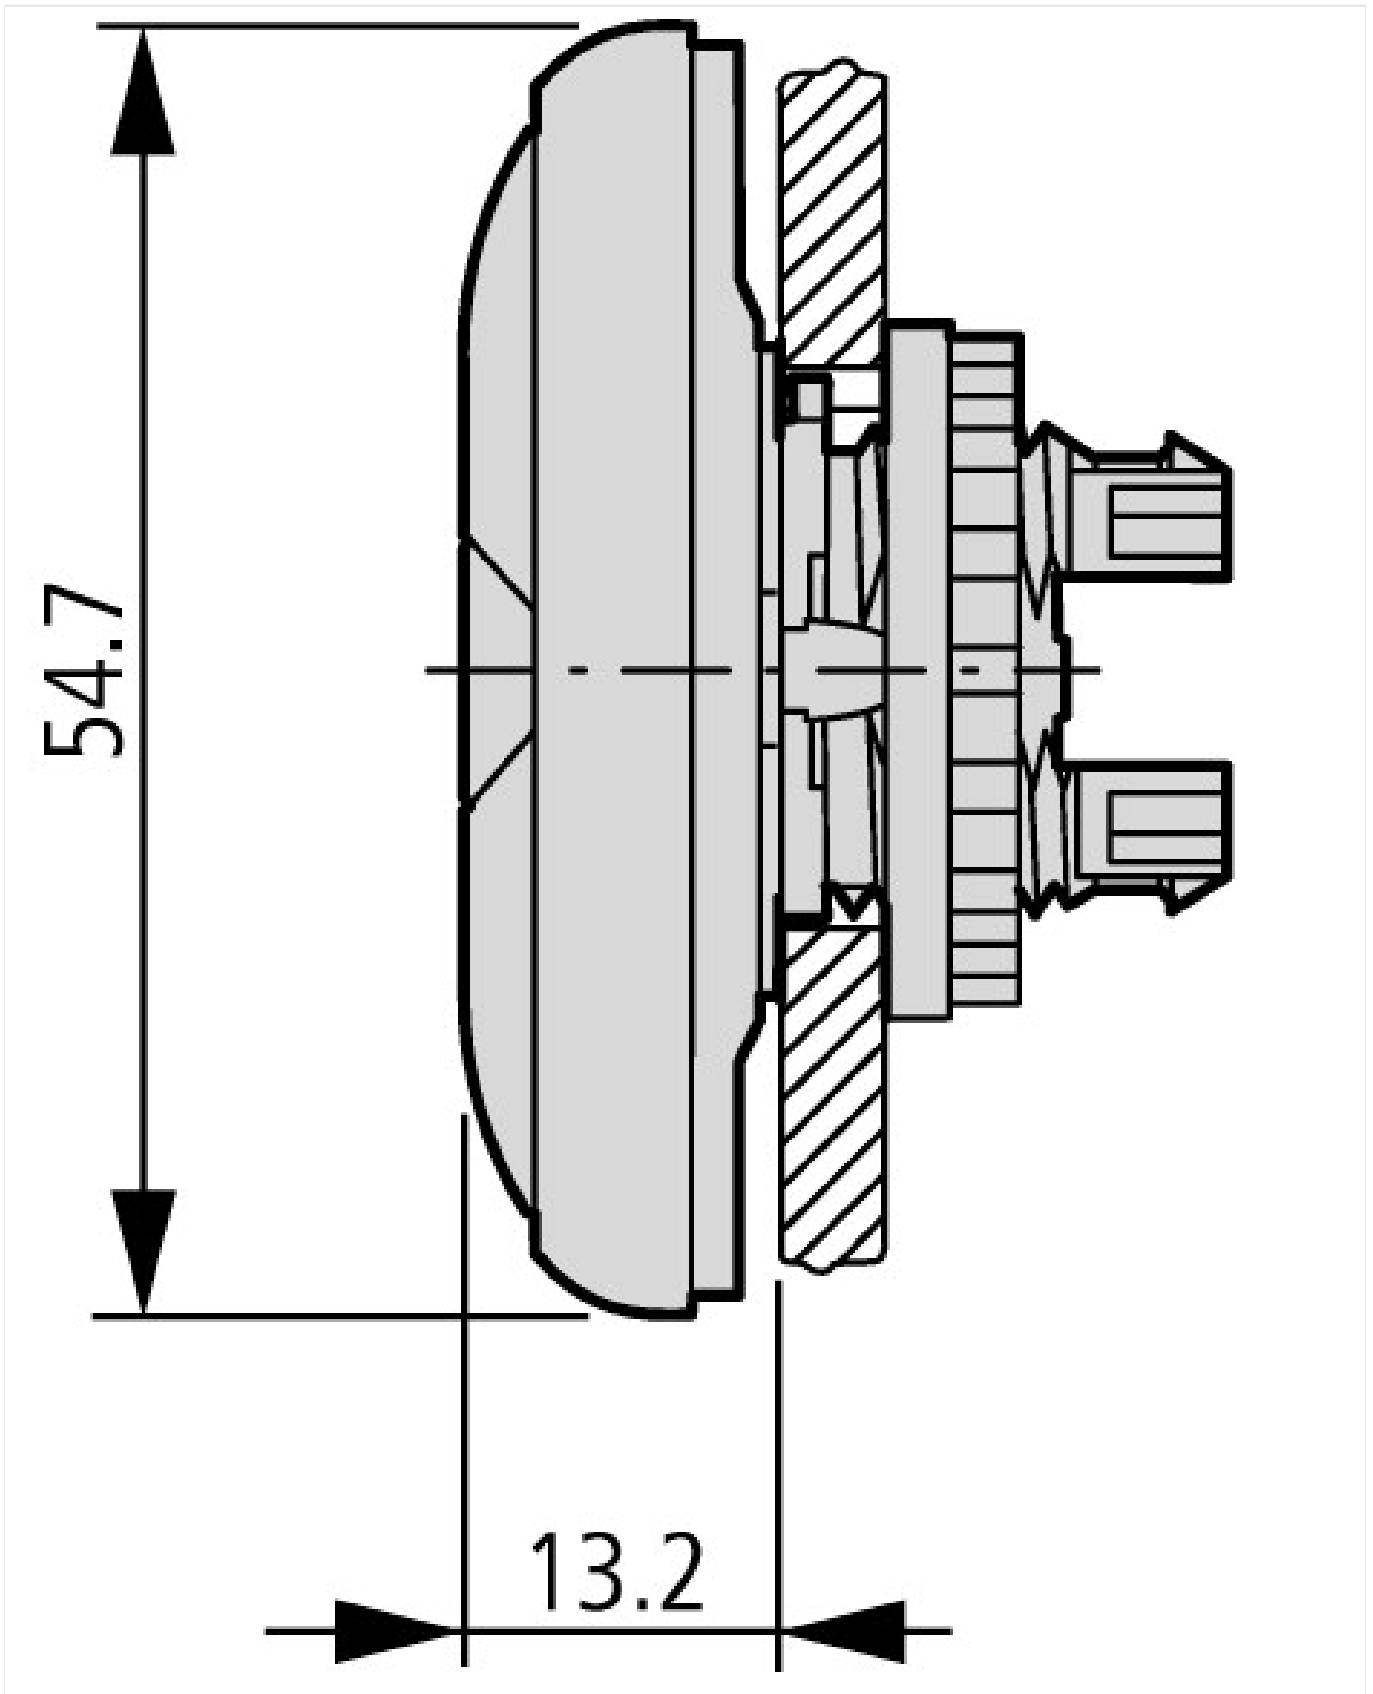

Double push-button,illum.,inscript.

Powering Business Worldwide™

Part no. M22-DDL-GR-X1/X0

Article no. 216700

Program

Range			RMQ-Titan (drilling dimensions 22.5 mm)
Basic function			Double actuators
Single unit/Complete unit			Single unit
Description			White lens
Function			momentary
Design			Actuators and indicator lights non-flush
Button plate			 
Front ring			Front ring: titanium
Connection to SmartWire-DT			yes

Technical data according to ETIM 4.0

Lens design			Round
Number of locations			2

Protection type (IP), at front			IP66
Momentary			YES
Color button			-
Hole diameter		mm	22
Width of opening		mm	22
Design of button			flush
Color bezel			Chrome
With bezel			YES
Height meter opening		mm	6
Switching function latching			No
Suitable for illumination			YES
Material front ring			Insulated material

CAD-Data

Product standards CAD data:

<http://eaton-moeller.partcommunity.com>

Dimensions

Additional product information (links)

IL04716002Z (AWA1160-1745) RMQ-Titan System	ftp://ftp.moeller.net/DOCUMENTATION/AWA_INSTRUCTIONS/IL04716002Z2011_03.pdf
Engineering	
Key to part numbers	ftp://ftp.moeller.net/DOCUMENTATION/PDF/GB/TYPENSCHLUESSEL_RMQ-TITAN_de.pdf
Engineering	ftp://ftp.moeller.net/DOCUMENTATION/PDF/GB/PRO_RMQTitan_D_de.pdf
Ordering example for custom complete units	ftp://ftp.moeller.net/DOCUMENTATION/PDF/GB/Bestellbeispiel_F0315_COMBINATION_de.pdf
Order form for custom complete units	ftp://ftp.moeller.net/DOCUMENTATION/PDF/GB/Form_F0315_Combination_de.pdf
Labeleditor	ftp://ftp.moeller.net/MFD/EASY-SOFT-PRO/labeleditor_206.exe