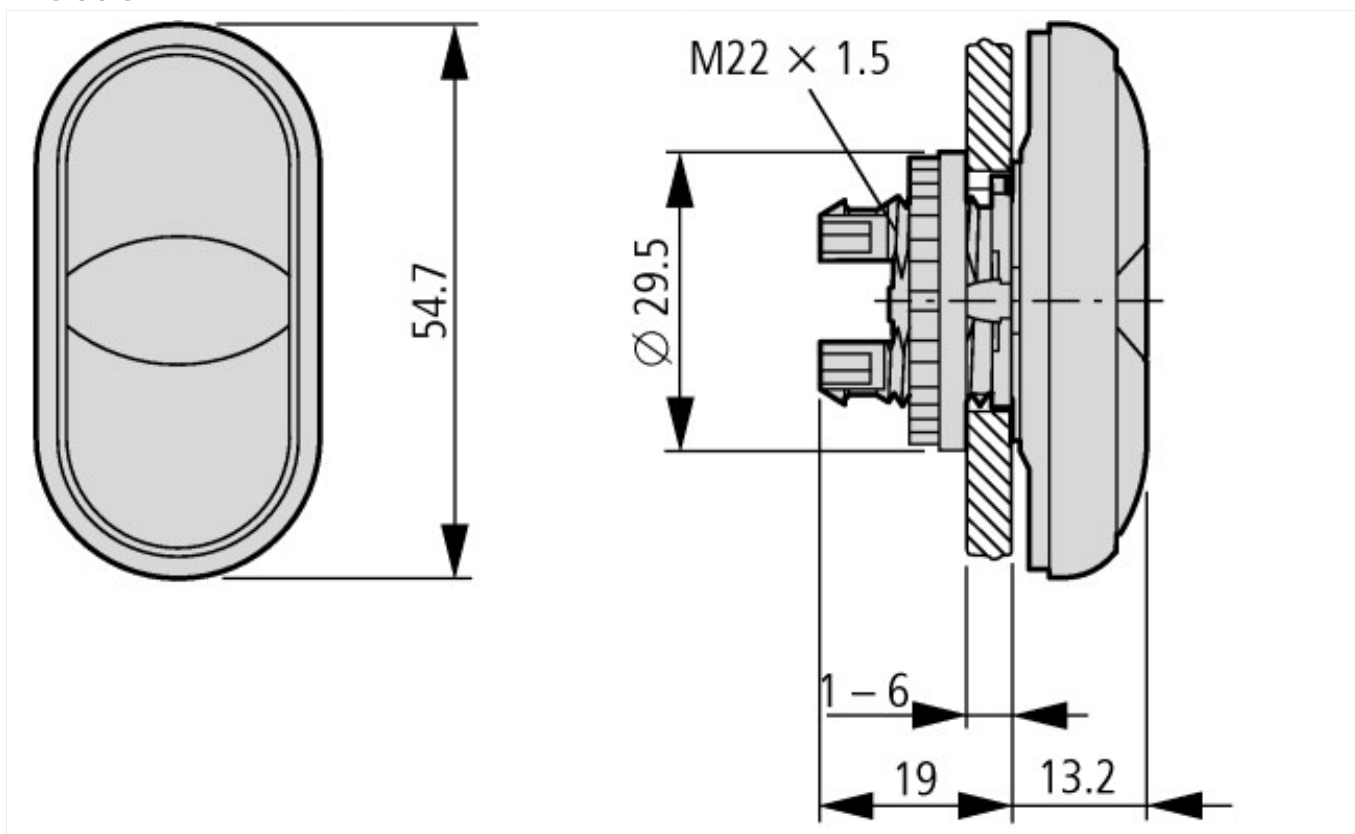

Double push-button,illum.,inscript.

Powering Business Worldwide™

Part no. M22-DDL-GR-X1/X0

Article no. 216700

Program

Range			RMQ-Titan (drilling dimensions 22.5 mm)
Basic function			Double actuators
Single unit/Complete unit			Single unit
Description			White lens
Function			momentary
Design			Actuators and indicator lights non-flush
Button plate			 
Front ring			Front ring: titanium
Connection to SmartWire-DT			yes

Technical data according to ETIM 4.0

Lens design			Round
Number of locations			2

Protection type (IP), at front			IP66
Momentary			YES
Color button			-
Hole diameter		mm	22
Width of opening		mm	22
Design of button			flush
Color bezel			Chrome
With bezel			YES
Height meter opening		mm	6
Switching function latching			No
Suitable for illumination			YES
Material front ring			Insulated material

CAD-Data

Product standards CAD data:

<http://eaton-moeller.partcommunity.com>

Dimensions

Additional product information (links)

IL04716002Z (AWA1160-1745) RMQ-Titan System	ftp://ftp.moeller.net/DOCUMENTATION/AWA_INSTRUCTIONS/IL04716002Z2011_03.pdf
Engineering	
Key to part numbers	ftp://ftp.moeller.net/DOCUMENTATION/PDF/GB/TYPENSCHLUESSEL_RMQ-TITAN_de.pdf
Engineering	ftp://ftp.moeller.net/DOCUMENTATION/PDF/GB/PRO_RMQTitan_D_de.pdf
Ordering example for custom complete units	ftp://ftp.moeller.net/DOCUMENTATION/PDF/GB/Bestellbeispiel_F0315_COMBINATION_de.pdf
Order form for custom complete units	ftp://ftp.moeller.net/DOCUMENTATION/PDF/GB/Form_F0315_Combination_de.pdf
Labeleditor	ftp://ftp.moeller.net/MFD/EASY-SOFT-PRO/labeleditor_206.exe