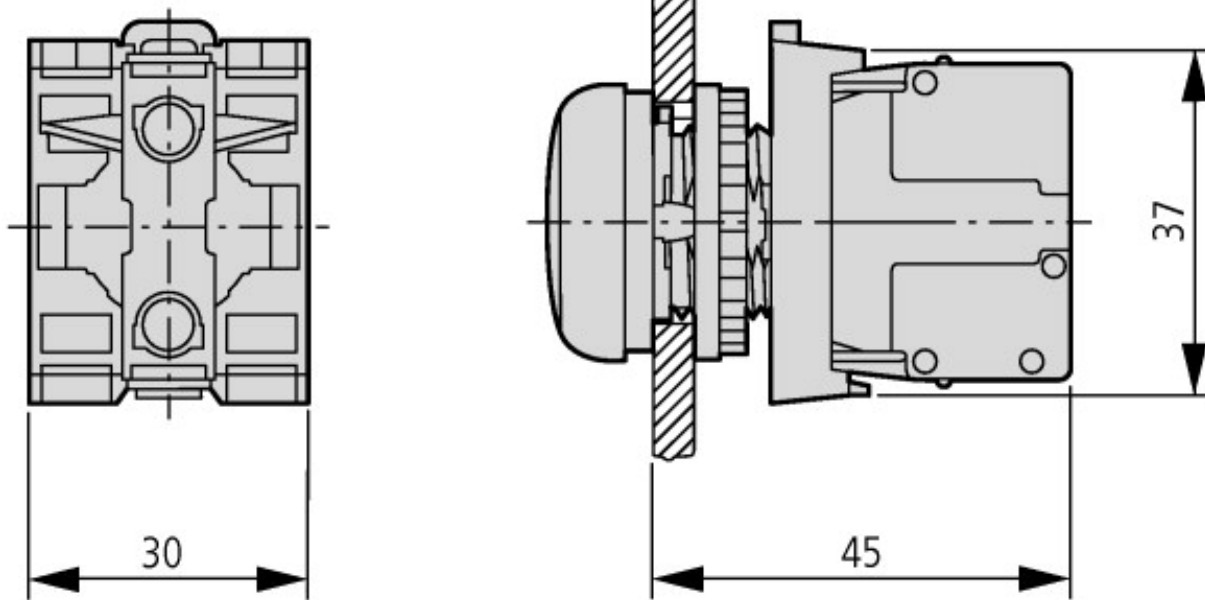

Indicator light,flush,green

Powering Business Worldwide™

Part no.
Article no.

M22-L-G
216773

LEDs for indicator lamps → 216557 and following

Program

Range			RMQ-Titan (drilling dimensions 22.5 mm)
Basic function			Indicator lights
Single unit/Complete unit			Single unit
Colour			
			
			Green
Design			Flush
Protection type			IP67, IP69K
Front ring			Front ring: titanium
Connection to SmartWire-DT			yes

Color bezel			Chrome
Lens design			Round
Height meter opening		mm	6
With bezel			YES
Protection type (IP), at front			IP67
Hole diameter		mm	22

CAD-Data

Product standards CAD data:

<http://eaton-moeller.partcommunity.com>

Dimensions

Pushbuttons and indicator lights with M22-TC telescopic clip and M22-TCV extension

① Top-hat rail to IEC/EN 60715

Additional product information (links)

IL04716002Z (AWA1160-1745) RMQ-Titan System	ftp://ftp.moeller.net/DOCUMENTATION/AWA_INSTRUCTIONS/IL04716002Z2011_03.pdf
Engineering	
Key to part numbers	ftp://ftp.moeller.net/DOCUMENTATION/PDF/GB/TYPENSCHLUESSEL_RM-Q-TITAN_de.pdf
Engineering	ftp://ftp.moeller.net/DOCUMENTATION/PDF/GB/PRO_RM-Q-Titan_D_de.pdf
Ordering example for custom complete units	ftp://ftp.moeller.net/DOCUMENTATION/PDF/GB/Bestellbeispiel_F0315_COMBINATION_de.pdf
Order form for custom complete units	ftp://ftp.moeller.net/DOCUMENTATION/PDF/GB/FORM_F0315_Combination_de.pdf