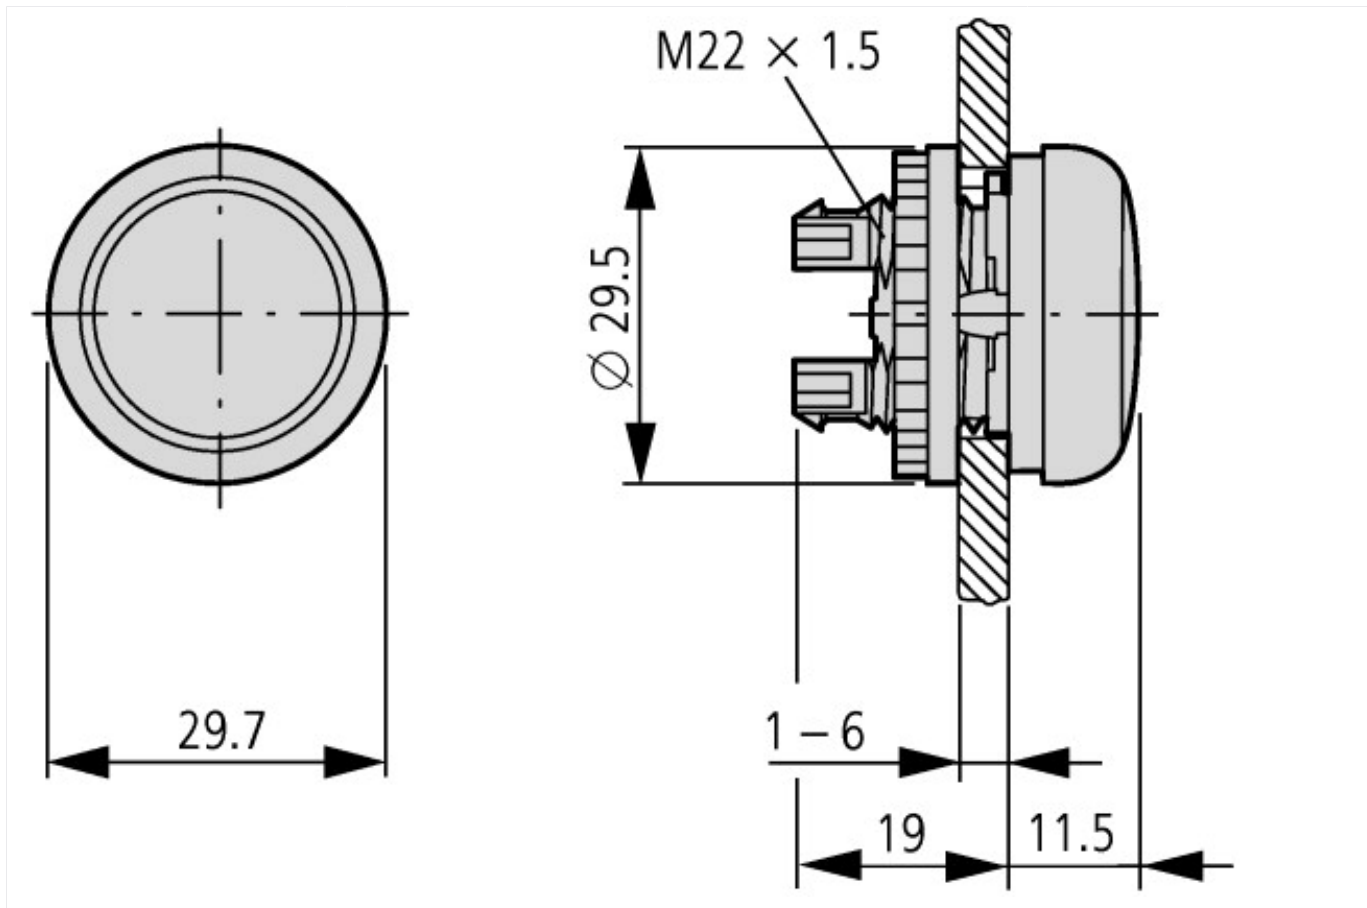

Indicator light,flush,green

Powering Business Worldwide™

Part no.
Article no.

M22-L-G
216773

LEDs for indicator lamps → 216557 and following

Program

Range			RMQ-Titan (drilling dimensions 22.5 mm)
Basic function			Indicator lights
Single unit/Complete unit			Single unit
Colour			
			
			Green
Design			Flush
Protection type			IP67, IP69K
Front ring			Front ring: titanium
Connection to SmartWire-DT			yes

Contacts

Rated impulse withstand voltage	U_{imp}	V AC	4000
Rated insulation voltage	U_i	V	250
Overvoltage category/pollution degree			III/3

Technical data according to ETIM 4.0

Type of lens			flush
Width of opening		mm	22
Suitable for number of built-in indicator lights			1
Color lens			green
Material front ring			Insulated material

Color bezel			Chrome
Lens design			Round
Height meter opening		mm	6
With bezel			YES
Protection type (IP), at front			IP67
Hole diameter		mm	22

CAD-Data

Product standards CAD data:

<http://eaton-moeller.partcommunity.com>

Dimensions

Pushbuttons and indicator lights with M22-TC telescopic clip and M22-TCV extension

① Top-hat rail to IEC/EN 60715

Additional product information (links)

IL04716002Z (AWA1160-1745) RMQ-Titan System	ftp://ftp.moeller.net/DOCUMENTATION/AWA_INSTRUCTIONS/IL04716002Z2011_03.pdf
Engineering	
Key to part numbers	ftp://ftp.moeller.net/DOCUMENTATION/PDF/GB/TYPENSCHLUESSEL_RM-Q-TITAN_de.pdf
Engineering	ftp://ftp.moeller.net/DOCUMENTATION/PDF/GB/PRO_RM-Q-Titan_D_de.pdf
Ordering example for custom complete units	ftp://ftp.moeller.net/DOCUMENTATION/PDF/GB/Bestellbeispiel_F0315_COMBINATION_de.pdf
Order form for custom complete units	ftp://ftp.moeller.net/DOCUMENTATION/PDF/GB/FORM_F0315_Combination_de.pdf