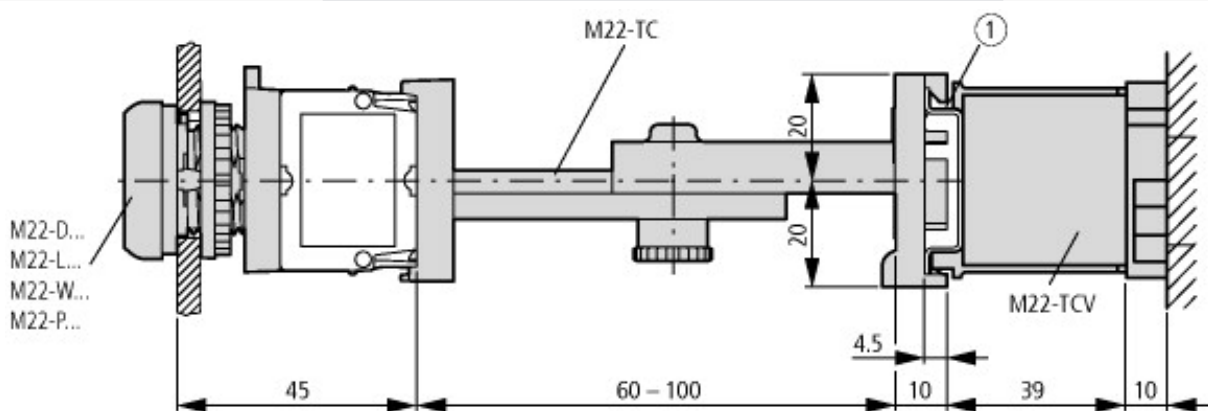

Indicator light,flush,green

Powering Business Worldwide™

Part no.
Article no.

M22-L-G
216773

LEDs for indicator lamps → 216557 and following

Program

Range			RMQ-Titan (drilling dimensions 22.5 mm)
Basic function			Indicator lights
Single unit/Complete unit			Single unit
Colour			
			
			Green
Design			Flush
Protection type			IP67, IP69K
Front ring			Front ring: titanium
Connection to SmartWire-DT			yes

Color bezel			Chrome
Lens design			Round
Height meter opening		mm	6
With bezel			YES
Protection type (IP), at front			IP67
Hole diameter		mm	22

CAD-Data

Product standards CAD data:

<http://eaton-moeller.partcommunity.com>

Dimensions

Pushbuttons and indicator lights with M22-TC telescopic clip and M22-TCV extension

① Top-hat rail to IEC/EN 60715

Additional product information (links)

IL04716002Z (AWA1160-1745) RMQ-Titan System	ftp://ftp.moeller.net/DOCUMENTATION/AWA_INSTRUCTIONS/IL04716002Z2011_03.pdf
Engineering	
Key to part numbers	ftp://ftp.moeller.net/DOCUMENTATION/PDF/GB/TYPENSCHLUESSEL_RM-Q-TITAN_de.pdf
Engineering	ftp://ftp.moeller.net/DOCUMENTATION/PDF/GB/PRO_RM-Q-Titan_D_de.pdf
Ordering example for custom complete units	ftp://ftp.moeller.net/DOCUMENTATION/PDF/GB/Bestellbeispiel_F0315_COMBINATION_de.pdf
Order form for custom complete units	ftp://ftp.moeller.net/DOCUMENTATION/PDF/GB/FORM_F0315_Combination_de.pdf