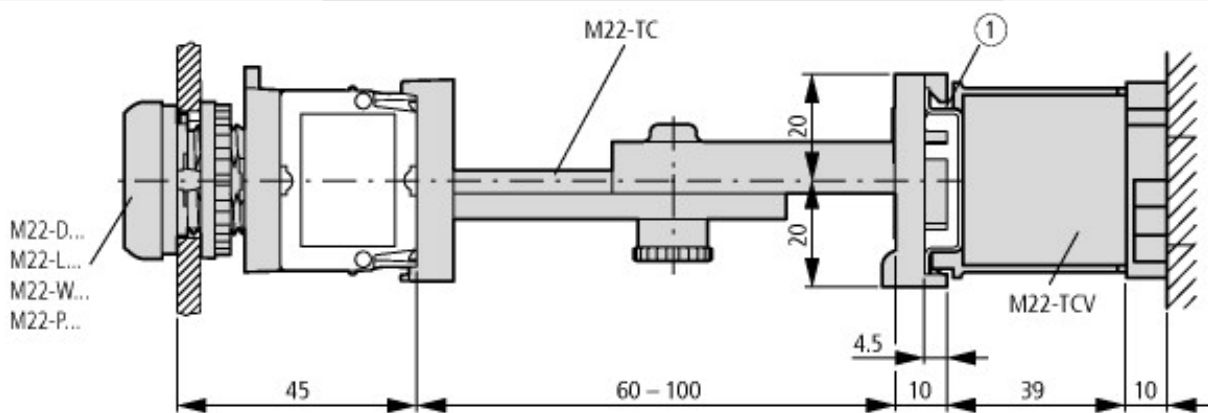

Material front ring			Insulated material
Color bezel			Chrome
Lens design			Round
Height meter opening		mm	6
With bezel			YES
Protection type (IP), at front			IP67
Hole diameter		mm	22

CAD-Data

Product standards CAD data:

<http://eaton-moeller.partcommunity.com>

Dimensions

Pushbuttons and indicator lights with M22-TC telescopic clip and M22-TCV extension

① Top-hat rail to IEC/EN 60715

Additional product information (links)