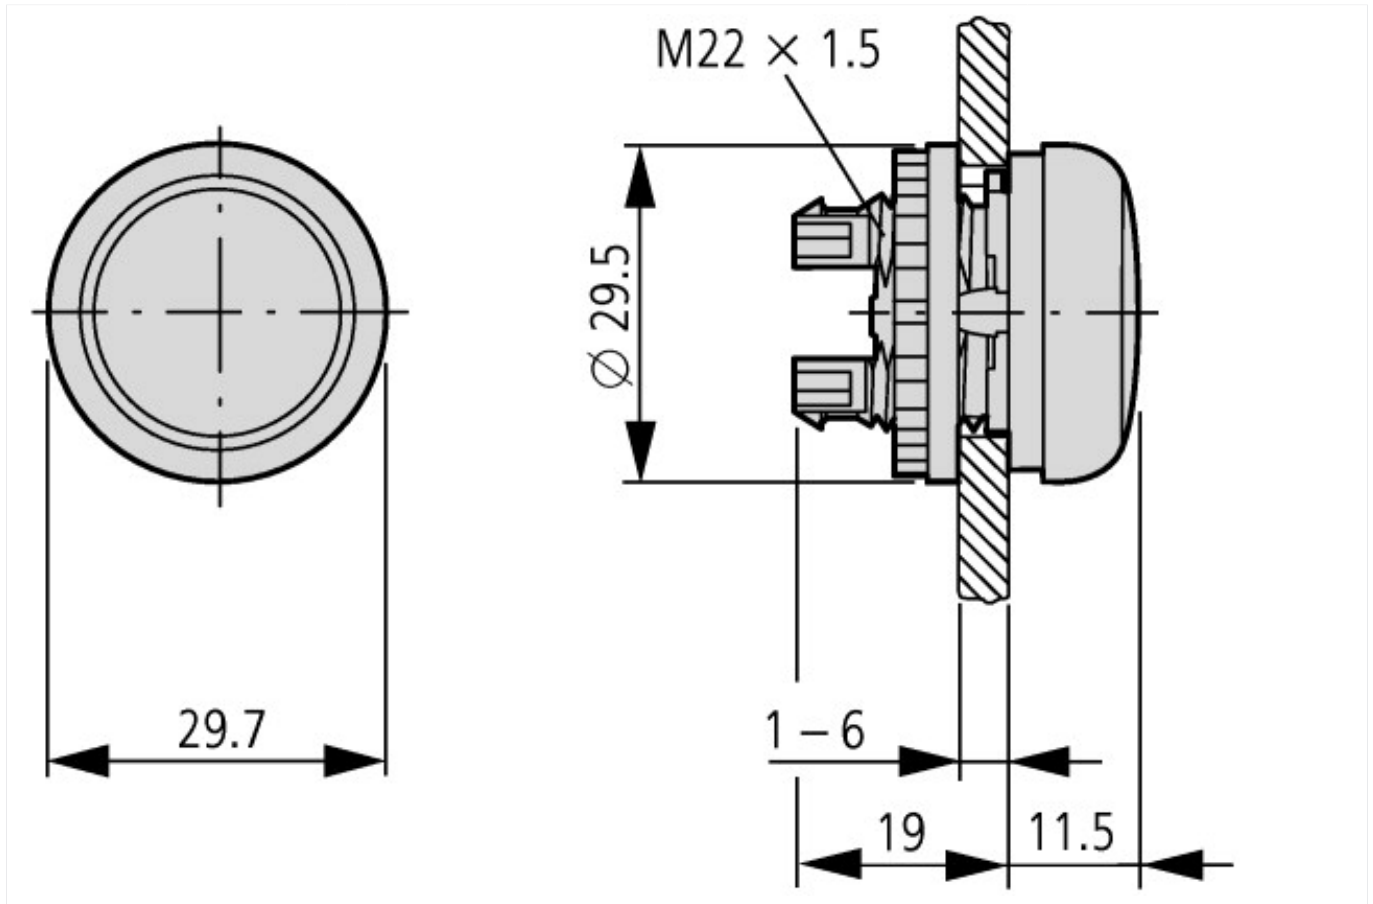

Range			RMQ-Titan (drilling dimensions 22.5 mm)
Basic function			Indicator lights
Single unit/Complete unit			Single unit
Colour			
			Yellow
Design			Flush
Protection type			IP67, IP69K
Front ring			Front ring: titanium
Connection to SmartWire-DT			yes

Material front ring			Insulated material
Color bezel			Chrome
Lens design			Round
Height meter opening		mm	6
With bezel			YES
Protection type (IP), at front			IP67
Hole diameter		mm	22

CAD-Data

Product standards CAD data:

<http://eaton-moeller.partcommunity.com>

Dimensions

Pushbuttons and indicator lights with M22-TC telescopic clip and M22-TCV extension

① Top-hat rail to IEC/EN 60715

Additional product information (links)