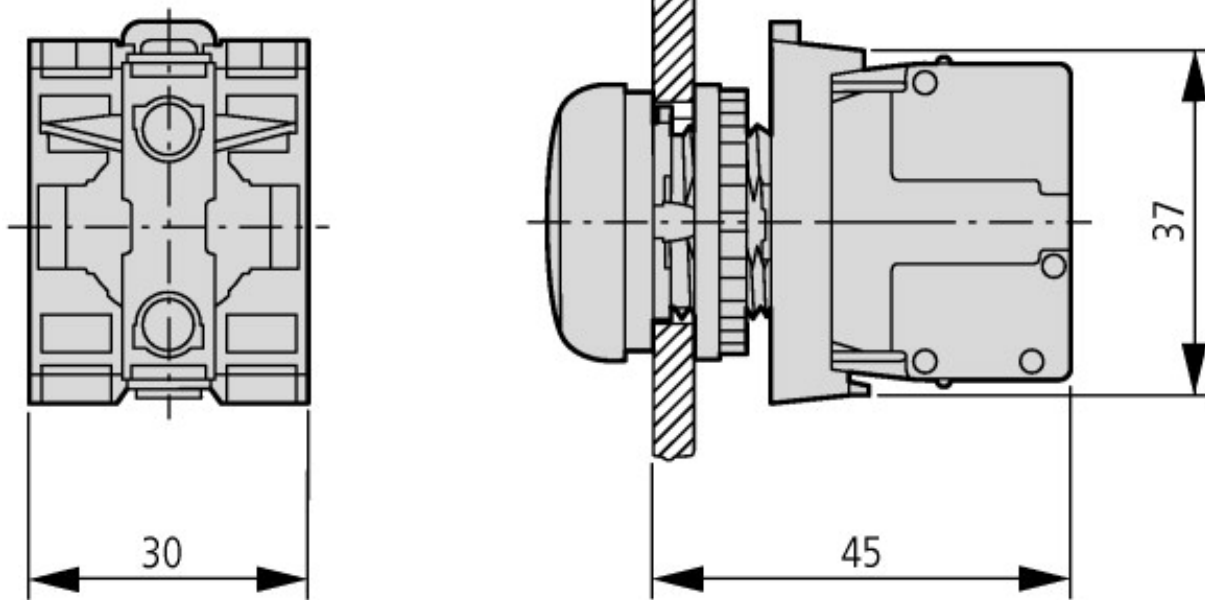

Material front ring			Insulated material
Color bezel			Chrome
Lens design			Round
Height meter opening		mm	6
With bezel			YES
Protection type (IP), at front			IP67
Hole diameter		mm	22

CAD-Data

Product standards CAD data:

<http://eaton-moeller.partcommunity.com>

Dimensions

Pushbuttons and indicator lights with M22-TC telescopic clip and M22-TCV extension

① Top-hat rail to IEC/EN 60715

Additional product information (links)