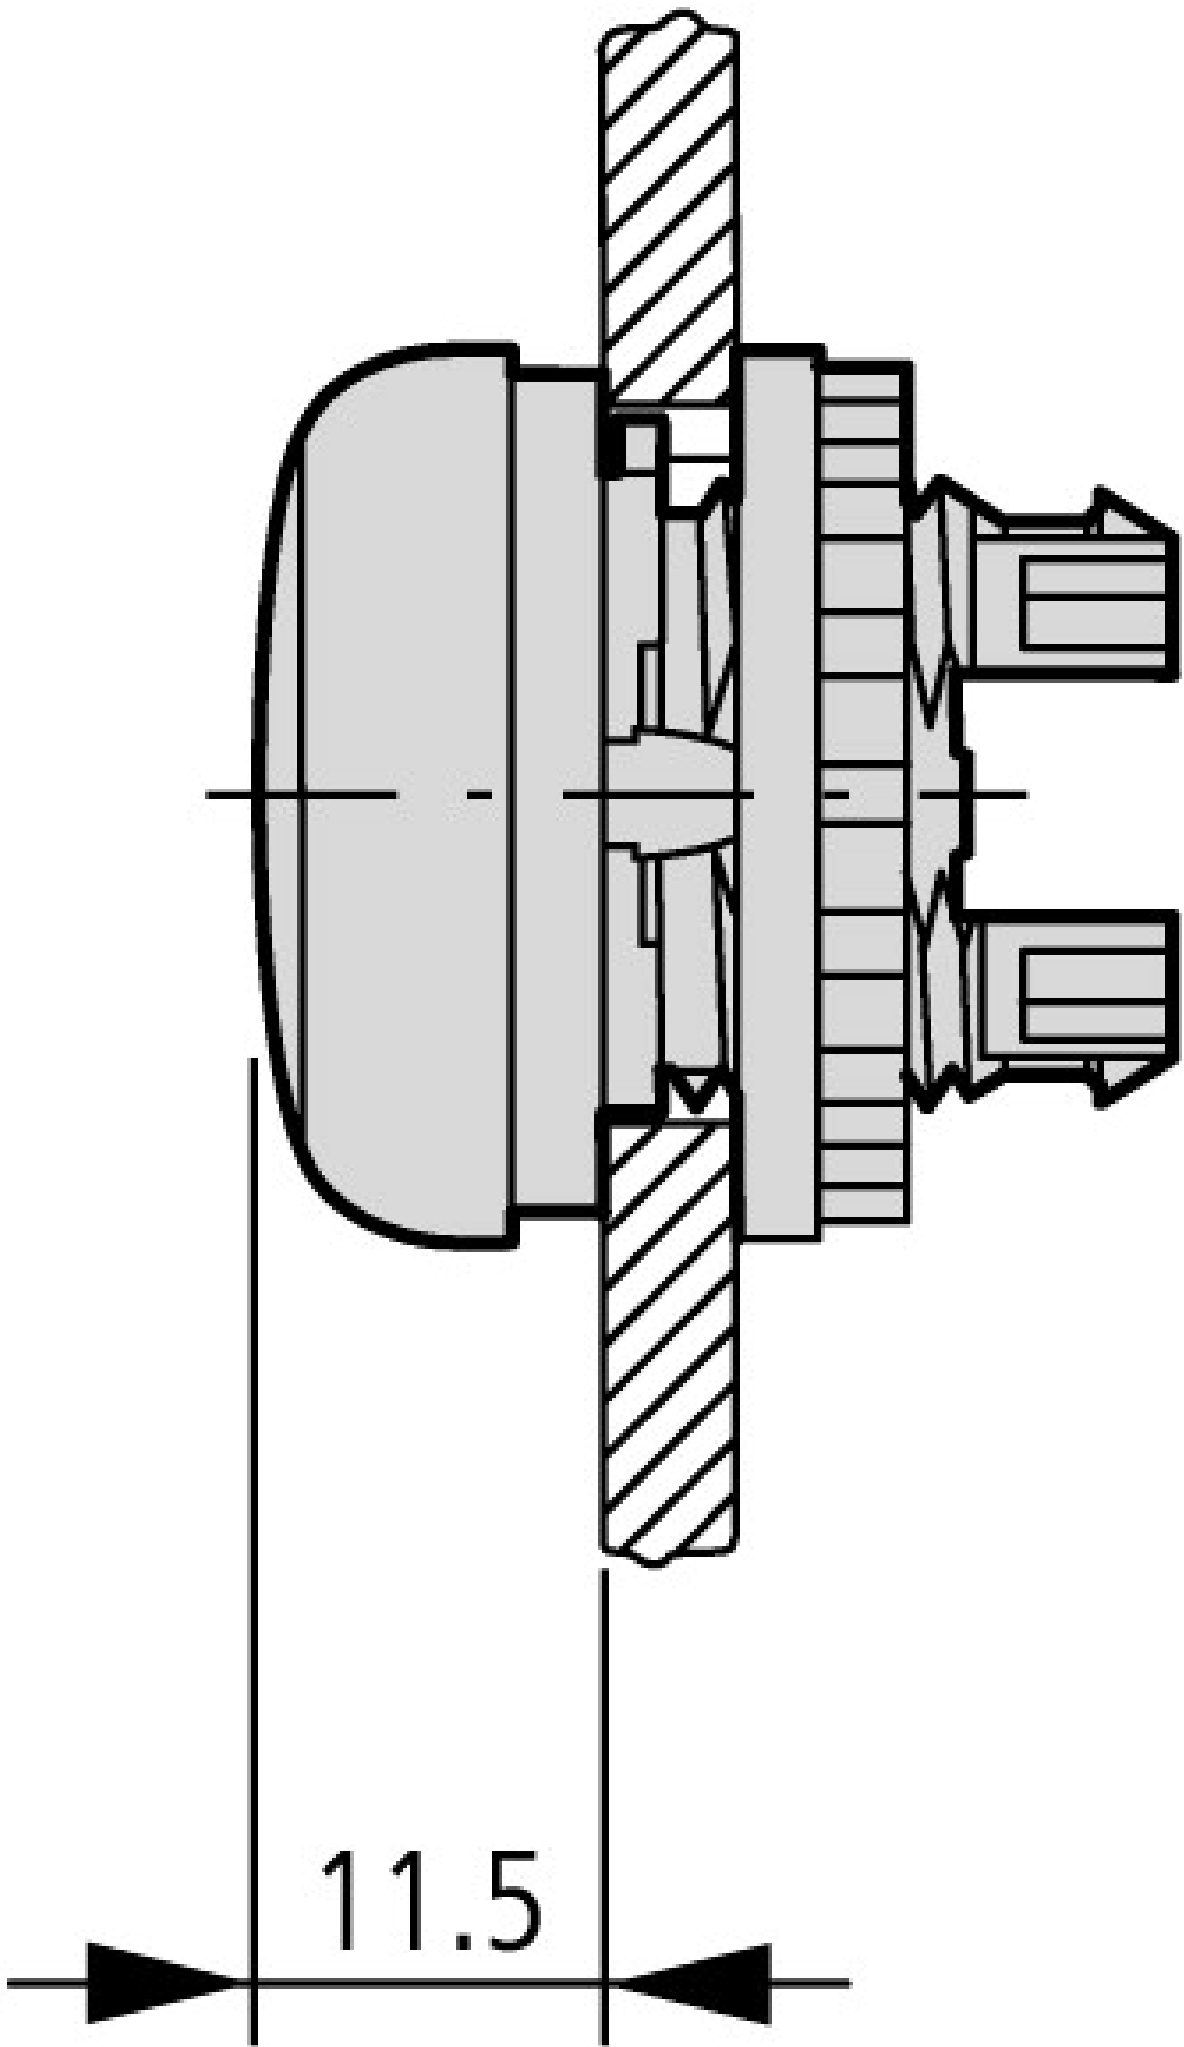

Range			RMQ-Titan (drilling dimensions 22.5 mm)
Basic function			Indicator lights
Single unit/Complete unit			Single unit
Colour			
			Yellow
Design			Flush
Protection type			IP67, IP69K
Front ring			Front ring: titanium
Connection to SmartWire-DT			yes

Material front ring			Insulated material
Color bezel			Chrome
Lens design			Round
Height meter opening		mm	6
With bezel			YES
Protection type (IP), at front			IP67
Hole diameter		mm	22

CAD-Data

Product standards CAD data:

<http://eaton-moeller.partcommunity.com>

Dimensions

Pushbuttons and indicator lights with M22-TC telescopic clip and M22-TCV extension

① Top-hat rail to IEC/EN 60715

Additional product information (links)