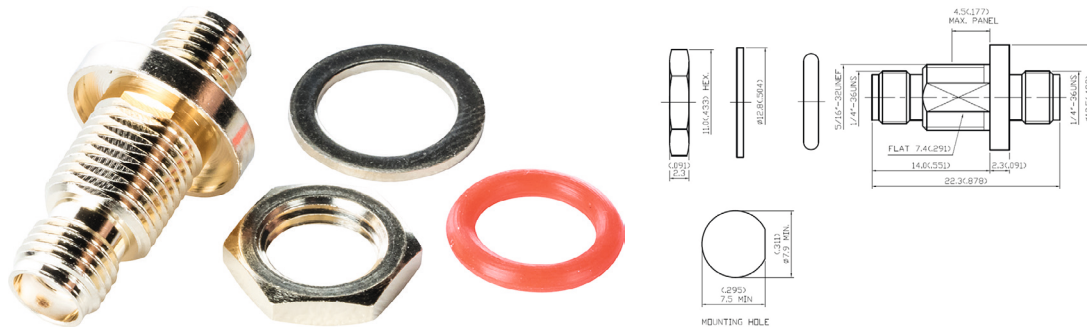

HF Adapters and Terminators

Adapter SMA to SMA, Female / Female, straight, 50 Ω

SPECIFICATION:

Housing Material	Brass/Gold-plated
Connection A	SMA
Connection B	SMA
Frequency	18 GHz
Impedance	50 Ω
Insulation material	Teflon
Gender	Female / Female
CAT Catalogue Description 2	Nut - Brass, Gold-plated - O-Ring - Silicone, Red - Washer - Stainless Steel - Cap - Brass, Gold-plated
Connector Design	straight
Contacts	gold-plated/Beryllium Copper
Protection Rating	IP67

PRODUCT RANGE:

Art. Nr.

RND 205-00425