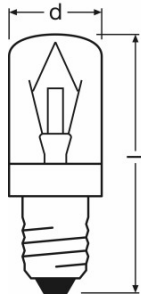

SPECIAL T/FRIDGE

Incandescent lamps, tubular shape, for fridge lighting

Areas of application

- Domestic refrigerators
- Sewing machines

Product family datasheet

Product line drawing

Product line drawing

Product line drawing

E14
IEC 7004-23

Base

E 14

Base

Product family datasheet

Technical data

Product description	Nominal wattage	Nominal voltage	Luminous flux	Base (standard designation)	Diameter	Length
SPC.T CL 15 W 230 V E14	15 W	230 V	100 lm	E14	17.0 mm	54.0 mm
SPC.T FR 10 W 225 V E14	10 W	230 V	30 lm	E14	25.0 mm	57.0 mm
SPC.T CL 15 W 230 V E14	15 W	230 V	110 lm	E14	26.0 mm	57.0 mm
SPC.T CL 25 W 230 V E14	25 W	230 V	190 lm	E14	26.0 mm	57.0 mm
SPC.T FR 15 W 230 V E14	15 W	230 V	110 lm	E14	26.0 mm	57.0 mm
SPC.T FR 25 W 230 V E14	25 W	230 V	190 lm	E14	26.0 mm	57.0 mm

Product description	Rated luminous flux	Overall length	Nominal lamp life time	Dimmable	Starting time	ILCOS
SPC.T CL 15 W 230 V E14	N/A lm	54.0 mm	1500 h	Yes	0.0 s	IBT/C-15-230-E14-17
SPC.T FR 10 W 225 V E14	30 lm	57.0 mm	1000 h	Yes	0.0 s	IBT/F-10-230-E14-25
SPC.T CL 15 W 230 V E14	N/A lm	57.0 mm	1000 h	Yes	0.0 s	IBT/C-15-230-E14-26
SPC.T CL 25 W 230 V E14	N/A lm	57.0 mm	1000 h	Yes	0.0 s	IBT/C-25-230-E14-26
SPC.T FR 15 W 230 V E14	N/A lm	57.0 mm	1000 h	Yes	0.0 s	IBT/F-15-230-E14-26
SPC.T FR 25 W 230 V E14	N/A lm	57.0 mm	1000 h	Yes	0.0 s	IBT/F-25-230-E14-26