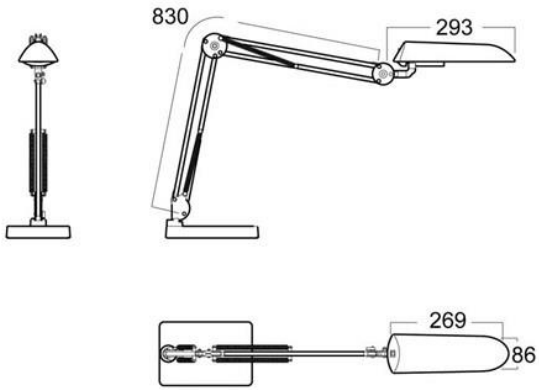

Steel arm and plastic shade.

MOUNTING

Standard with table clamp (A-clamp). Table base and integrated table mounts (TT table mount and TE bushing) are available on request.

OPTICS

Symmetric light output.

ARM TECHNOLOGY & MOVEMENT

Parallel, three-pivot arm. Arm length is 85 cm. Up-and-down, side-to-side and rotational head movement. NB! Allowing for upward head tilt creates more flexibility but may cause unwanted glare.

Verit

MEASUREMENT DRAWINGS