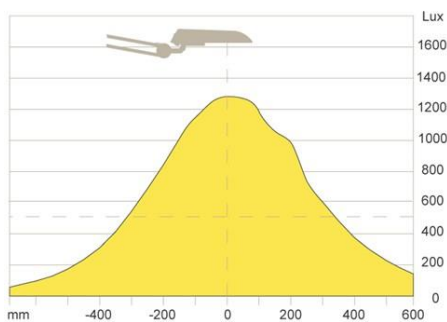

Verit (USA)

LIGHT MEASUREMENT DRAWINGS