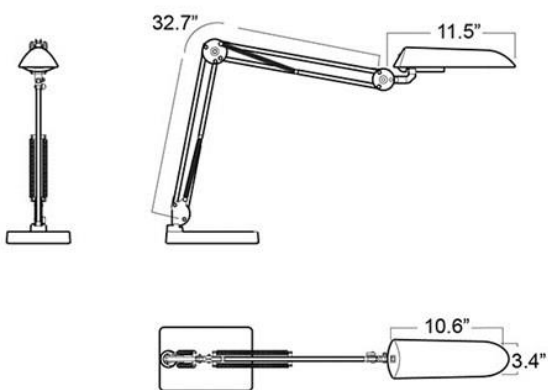

Verit

MEASUREMENT DRAWINGS

Verit

Verit (USA)

LIGHT MEASUREMENT DRAWINGS