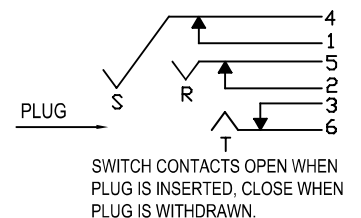

S1KD Full thread with prominent bright insert. RFI washer connected to inserted jack plug.

S1KE Non thread bush. Nuts not used.

Retained hole plug forming a seal for front is available as an accessory.

PART Nos.

- | | |
|---------|--------------------------------|
| FC67810 | S1KA/BBB/WNW SEALED JACK STD |
| FC67815 | S1KA/BNB/WNW SEALED JACK STD |
| FC67820 | S1KB/BBB/WNW/SPN SEALED JACK |
| FC67825 | S1KB/BNB/WNW/SPN SEALED JACK |
| FC67830 | S1KC/BBB/NI/WN/IEW SEALED JACK |
| FC67835 | S1KC/BNB/NI/WN/IEW SEALED JACK |
| FC67840 | S1KD/BBB/NI/WN/CEW SEALED JACK |
| FC67845 | S1KD/BNB/NI/WN/CEW SEALED JACK |
| FC67850 | S1KE/BBB/NNW SEALED JACK PLAIN |
| FC67855 | S1KE/BNB/NNW SEALED JACK PLAIN |
| FC67858 | S1K FRONT SEAL |

Black socket showing hole seal.

SCHEMATIC

IEW = isolated earth washer
CEW = connected earth washer

Order as: S1K [] / BNB - Mono
BBB - Stereo
Type

RoHS / REACH compliant
All models, except type E, supplied with plastic nut and washer
100 / Tray / 1000 / Carton