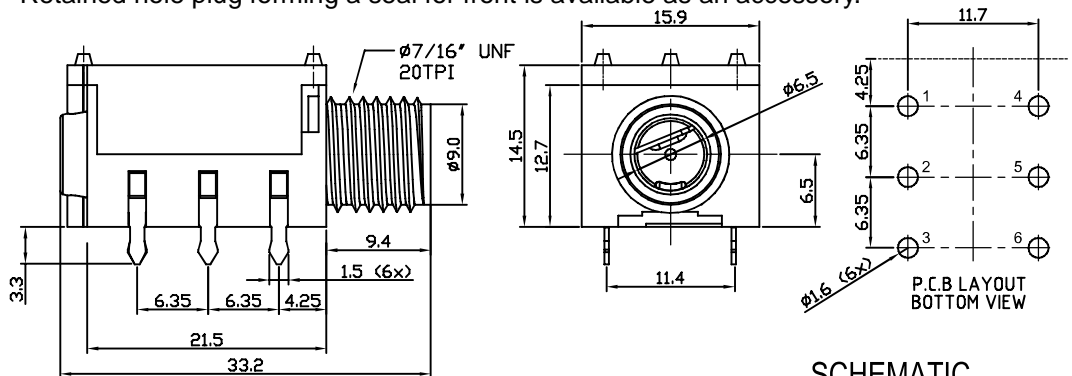

MODELS

S1KA Standard fully threaded for plastic or metal nut.

S1KB SPN - Partially reduced nose. Nuts not usually used, but are supplied.

S1KC Full thread with discrete bright insert and isolated RFI washer

S1KD Full thread with prominent bright insert. RFI washer connected to inserted jack plug.

S1KE Non thread bush. Nuts not used.

Retained hole plug forming a seal for front is available as an accessory.

PART Nos.