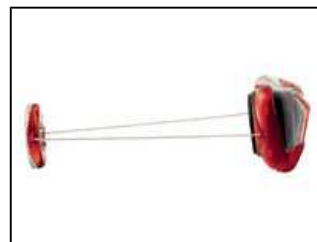

Universe	Sport
Type	Lighting
Category	CLASSIC headlamps
Subcategory	CLASSIC headlamps

Hybrid
CONCEPT

ZIPKA®

Simple and ultra-compact, the ZIPKA headlamp offers 200 lumen brightness and a wide beam. Its self-adjusting retractable cord, a Petzl patent, makes it extremely compact, and offers several possibilities for wearing or mounting. With its long burn time, it is practical for outdoor activities like camping or trekking, or for traveling, and also for daily activities and projects around the house. The phosphorescent reflector helps you find it in the dark, and the red lighting prevents members of a group from blinding each other. ZIPKA is a HYBRID headlamp that is also compatible with the CORE rechargeable battery.

Wide, uniform beam for comfortable close-range vision. White and red lighting for nocturnal stealth.

Very compact headlamp.

Exclusive retractable cord system for more wearing options.

ZIPKA is a HYBRID headlamp: it comes with three standard batteries, and is also compatible with the CORE rechargeable battery.

Short Description Simple and ultra-compact headlamp for proximity lighting and some movement. 200 lumens

- Selling Points**
- Ultra-compact format is easy to carry and wear:
 - self-adjusting retractable cord
 - can be worn on the head, the wrist or attached to a tent pole, a seat post...
 - Long burn time
 - Simple to use, thanks to its single button with which to quickly and easily select the lighting mode
 - Three lighting modes: proximity, movement and distance vision
 - Red lighting preserves night vision and stealth, and prevents members of a group from blinding each other
 - Phosphorescent reflector is useful for locating the lamp in the dark
 - ZIPKA is a HYBRID headlamp: it comes with three standard batteries, and is also compatible with the CORE rechargeable battery