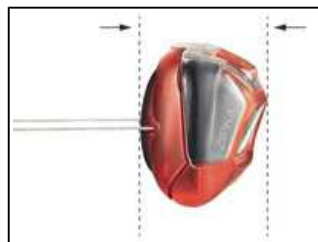

Universe	Sport
Type	Lighting
Category	CLASSIC headlamps
Subcategory	CLASSIC headlamps

Hybrid
CONCEPT

ZIPKA®

Simple and ultra-compact, the ZIPKA headlamp offers 200 lumen brightness and a wide beam. Its self-adjusting retractable cord, a Petzl patent, makes it extremely compact, and offers several possibilities for wearing or mounting. With its long burn time, it is practical for outdoor activities like camping or trekking, or for traveling, and also for daily activities and projects around the house. The phosphorescent reflector helps you find it in the dark, and the red lighting prevents members of a group from blinding each other. ZIPKA is a HYBRID headlamp that is also compatible with the CORE rechargeable battery.

Wide, uniform beam for comfortable close-range vision. White and red lighting for nocturnal stealth.

Very compact headlamp.

Exclusive retractable cord system for more wearing options.

ZIPKA is a HYBRID headlamp: it comes with three standard batteries, and is also compatible with the CORE rechargeable battery.

Short Description Simple and ultra-compact headlamp for proximity lighting and some movement. 200 lumens

- Selling Points**
- Ultra-compact format is easy to carry and wear:
 - self-adjusting retractable cord
 - can be worn on the head, the wrist or attached to a tent pole, a seat post...
 - Long burn time
 - Simple to use, thanks to its single button with which to quickly and easily select the lighting mode
 - Three lighting modes: proximity, movement and distance vision
 - Red lighting preserves night vision and stealth, and prevents members of a group from blinding each other
 - Phosphorescent reflector is useful for locating the lamp in the dark
 - ZIPKA is a HYBRID headlamp: it comes with three standard batteries, and is also compatible with the CORE rechargeable battery