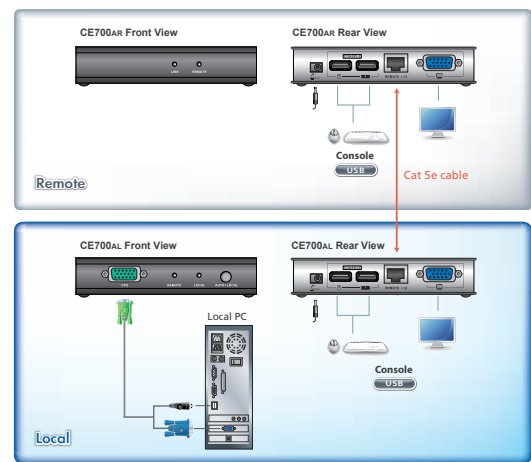

USB KVM Extender

The CE700A is a USB KVM Extender with superior video quality and built-in ESD and surge protection that allows access to a computer system up to 150 meters away from a remote USB console (USB keyboard, monitor, and USB mouse).

The CE700A improves on previous designs by: 1) incorporating 8KV/15KV ESD protection and 2KV surge protection; 2) providing superior video quality – up to 1920 x 1200 resolution; 3) using inexpensive Cat 5e cable, instead of bulkier, more expensive, standard cables, for a much neater, more convenient, more reliable data transfer connection; 4) it is able to sense the distance to the system and automatically adjusts the gain accordingly; and 5) it features a custom ASIC to ensure the utmost in reliability and compatibility.

Setup

Features

- Cat 5e cable connects the Local and Remote Units – up to 150m apart
- Dual console operation – control your system from both the local and remote USB keyboard, monitor, and mouse consoles
- Built-in ASIC for greater reliability and compatibility
- Auto Signal Compensation (ASC)
- USB Keyboard and USB Mouse Ports
- USB overcurrent detection and prevention
- Pushbutton operating mode selection (Local Unit only) – select between Local and Auto operating modes.
- Built-in 8KV/15KV ESD protection (Contact voltage 8KV; Air voltage 15KV) and 2KV surge protection
- Automatic gain control – adjusts signal strength to compensate for distance
- High resolution video – up to 1920 x 1200@60Hz (30m); 1600 x 1200@60Hz (100m); 1280 x 1024@60Hz (150m)
- Supports VGA, SVGA, SXGA, UXGA, WUXGA and multisyncmonitors; local monitor supports DDC; DDC2; DDC2B
- Rack mountable
- Easy to install – no software required – connecting cables to the devices is all it takes