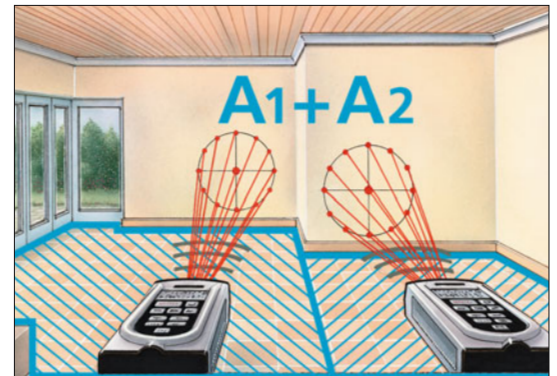

MeterMaster Pro Laser

36 meter
DOUBLE
DISTANCE
Calculation

Ultrasonic for measuring – Laser for focusing.

MeterMaster Pro Laser

Absolutely sure: Exact focusing of the target area through precise match between the laser circle and the ultrasonic measuring range.

Uniquely universal: Bigger range – 36 m and more – thanks to intelligent computation functions.

Incredibly versatile: The timer function and reference mode open up new possibilities, e.g. for measuring in inaccessible locations or the alignment of objects.

Surprisingly simple: Many direct buttons ensure uncomplicated handling. So both areas $x \cdot y$ (m²) and volumes $x \cdot y \cdot z$ (m³) can be calculated with astonishing ease and precision.

Exact measurement at any room temperature – climate-related changes in ultrasonic velocity are automatically corrected by the electronics. Measuring range 60 cm - 18 m, accuracy < 0,5 %. **Incl.:** 9 V battery.