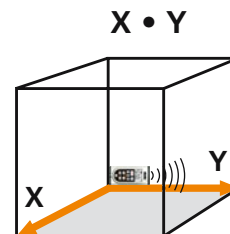

MeterMaster Pro Laser

36 meter
DOUBLE
DISTANCE
Calculation

Ultrasonic for measuring – Laser for focusing.

MeterMaster Pro Laser

Absolutely sure: Exact focusing of the target area through precise match between the laser circle and the ultrasonic measuring range.

Uniquely universal: Bigger range – 36 m and more – thanks to intelligent computation functions.

Incredibly versatile: The timer function and reference mode open up new possibilities, e.g. for measuring in inaccessible locations or the alignment of objects.

Surprisingly simple: Many direct buttons ensure uncomplicated handling. So both areas $x \cdot y$ (m²) and volumes $x \cdot y \cdot z$ (m³) can be calculated with astonishing ease and precision.

Exact measurement at any room temperature – climate-related changes in ultrasonic velocity are automatically corrected by the electronics. Measuring range 60 cm - 18 m, accuracy < 0,5 %. **Incl.:** 9 V battery.