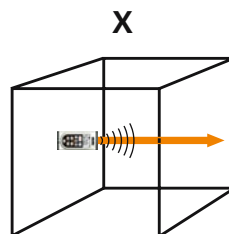

MeterMaster Pro Laser

36 meter
DOUBLE
DISTANCE
Calculation

Ultrasonic for measuring – Laser for focusing.

MeterMaster Pro Laser

Absolutely sure: Exact focusing of the target area through precise match between the laser circle and the ultrasonic measuring range.

Uniquely universal: Bigger range – 36 m and more – thanks to intelligent computation functions.

Incredibly versatile: The timer function and reference mode open up new possibilities, e.g. for measuring in inaccessible locations or the alignment of objects.

Surprisingly simple: Many direct buttons ensure uncomplicated handling. So both areas $x \cdot y$ (m²) and volumes $x \cdot y \cdot z$ (m³) can be calculated with astonishing ease and precision.

Exact measurement at any room temperature – climate-related changes in ultrasonic velocity are automatically corrected by the electronics. Measuring range 60 cm - 18 m, accuracy < 0,5 %. **Incl.:** 9 V battery.