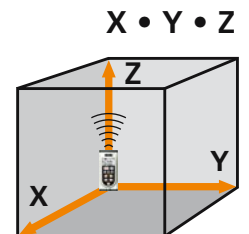

MeterMaster Pro Laser

36 meter
DOUBLE
DISTANCE
Calculation

Ultrasonic for measuring – Laser for focusing.

MeterMaster Pro Laser

Absolutely sure: Exact focusing of the target area through precise match between the laser circle and the ultrasonic measuring range.

Uniquely universal: Bigger range – 36 m and more – thanks to intelligent computation functions.

Incredibly versatile: The timer function and reference mode open up new possibilities, e.g. for measuring in inaccessible locations or the alignment of objects.

Surprisingly simple: Many direct buttons ensure uncomplicated handling. So both areas $x \cdot y$ (m²) and volumes $x \cdot y \cdot z$ (m³) can be calculated with astonishing ease and precision.

Exact measurement at any room temperature – climate-related changes in ultrasonic velocity are automatically corrected by the electronics. Measuring range 60 cm - 18 m, accuracy < 0,5 %. **Incl.:** 9 V battery.