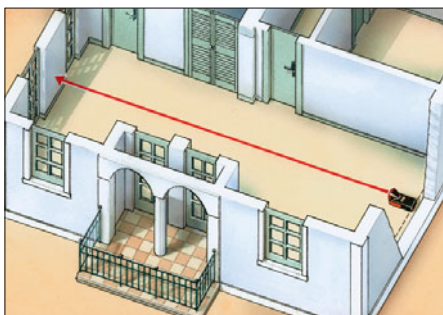

MeterMaster Pro Laser

36 meter
DOUBLE
DISTANCE
Calculation

Ultrasonic for measuring – Laser for focusing.

MeterMaster Pro Laser

Absolutely sure: Exact focusing of the target area through precise match between the laser circle and the ultrasonic measuring range.

Surprisingly simple: Many direct buttons ensure uncomplicated handling. So both areas $x \cdot y$ (m²) and volumes $x \cdot y \cdot z$ (m³) can be calculated with astonishing ease and precision.

Exact measurement at any room temperature – climate-related changes in ultrasonic velocity are automatically corrected by the electronics. Measuring range 60 cm - 18 m, accuracy < 0,5 %. **Incl.:** 9 V battery.