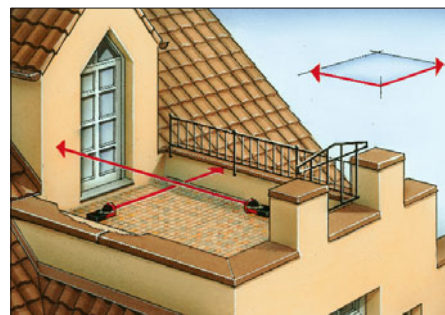

MeterMaster Pro Laser

36 meter
DOUBLE
DISTANCE
Calculation

Ultrasonic for measuring – Laser for focusing.

MeterMaster Pro Laser

Absolutely sure: Exact focusing of the target area through precise match between the laser circle and the ultrasonic measuring range.

Uniquely universal: Bigger range – 36 m and more – thanks to intelligent computation functions.

Incredibly versatile: The timer function and reference mode open up new possibilities, e.g. for measuring in inaccessible locations or the alignment of objects.

Surprisingly simple: Many direct buttons ensure uncomplicated handling. So both areas $x \cdot y$ (m²) and volumes $x \cdot y \cdot z$ (m³) can be calculated with astonishing ease and precision.

Exact measurement at any room temperature – climate-related changes in ultrasonic velocity are automatically corrected by the electronics. Measuring range 60 cm - 18 m, accuracy < 0,5 %. **Incl.:** 9 V battery.