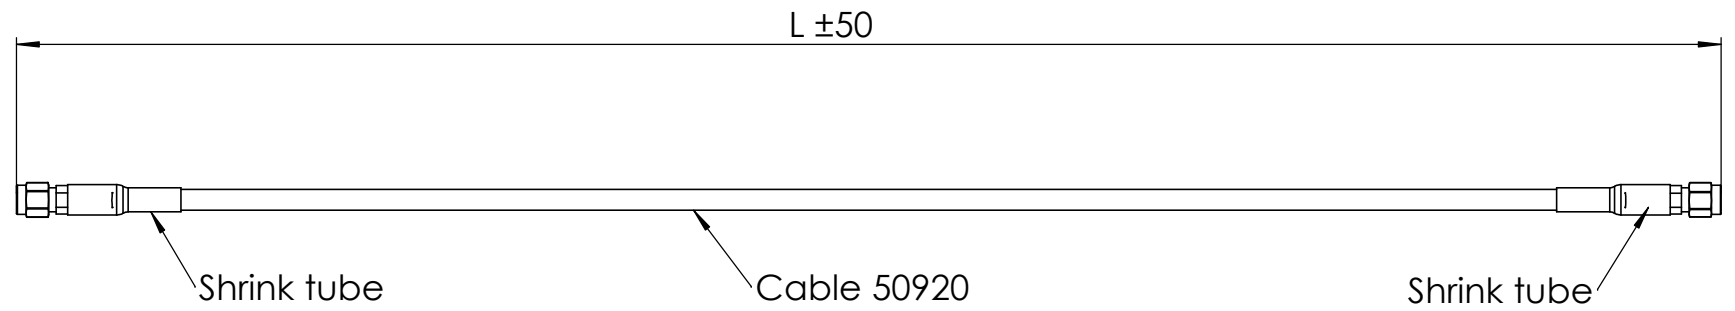

Unless otherwise stated specified dimensions apply after coating

Packet mode

- Ø 140 ±20 up to 3m length
- Ø 200 ±40 over 3m length

SMA male

A
SCALE 2 : 1

RP-SMA male

B
SCALE 2 : 1

Connector assembly according to connector supplier's direction

Connector assembly according to connector supplier's direction

No.	Cable's length(m)	Prod.No.
1	1 m	771 01
2	3 m	771 03
3	5 m	771 05
4	7 m	771 07
5	10 m	771 10

NOTE!

The cable is available with other lengths too. The step between lengths is 0,25 m.

Product number : 77103-25 Cable's length= 3,25 m

Name		Material / Drawing		Dim	Note
	Format	Scale	Date/Sign	Department	Finish
	A3	1:2	2007-05-22 zoltan	R&D	Edges unless otherwise stated
Approved		Checked Mec	Checked EI	General tolerance	Surface treatment
				ISO-2768 mK	
SMARTEQ™ WIRELESS TELECOM Cable LowLoss 771 serie RP SMA m-SMA m				Changeorder no	Date/Sign
				4408	2007-12-20
				202188	A