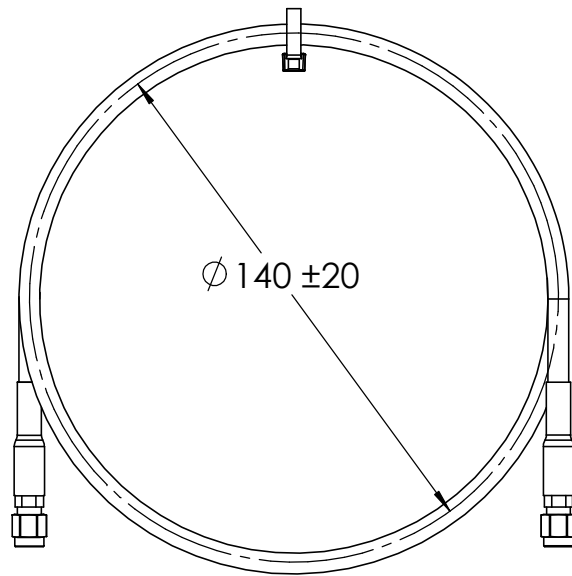

Unless otherwise stated specified dimensions apply after coating

Packet mode

- Ø 140 ±20 up to 3m length
- Ø 200 ±40 over 3m length

SMA male

A
SCALE 2 : 1

RP-SMA male

B
SCALE 2 : 1

Connector assembly according to connector supplier's direction

Connector assembly according to connector supplier's direction

No.	Cable's length(m)	Prod.No.
1	1 m	771 01
2	3 m	771 03
3	5 m	771 05
4	7 m	771 07
5	10 m	771 10

NOTE!

The cable is available with other lengths too. The step between lengths is 0,25 m.

Product number : 77103-25 Cable's length= 3,25 m

Name		Material / Drawing		Dim	Note
	Format	Scale	Date/Sign	Department	Finish
	A3	1:2	2007-05-22 zoltan	R&D	Edges unless otherwise stated
Approved		Checked Mec	Checked EI	General tolerance	Surface treatment
				ISO-2768 mK	
SMARTEQ™ WIRELESS TELECOM Cable LowLoss 771 serie RP SMA m-SMA m				Changeorder no	Date/Sign
				4408	2007-12-20
				202188	A